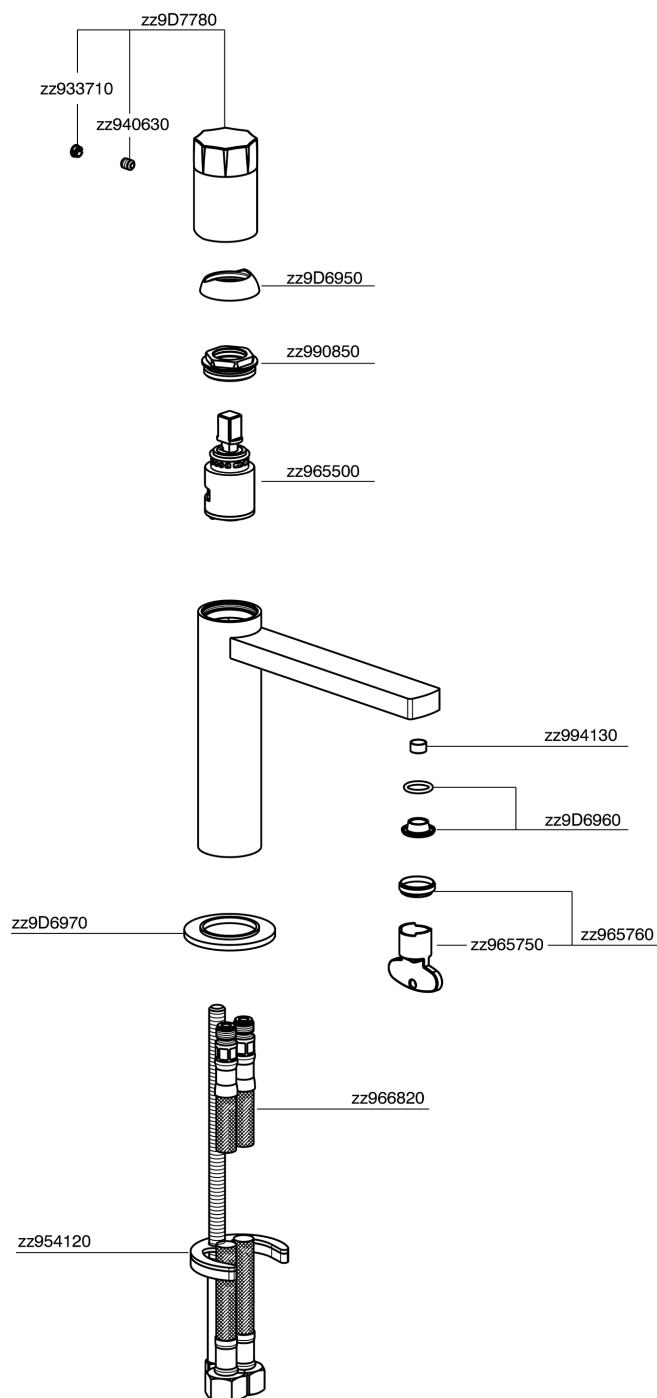

## Lavabo monomando large MARBLE X32\_X6000504

X6000504

<https://es.cisal.it/lavabo-monomando-large-marble-x32-x6000504>

2025-01-15