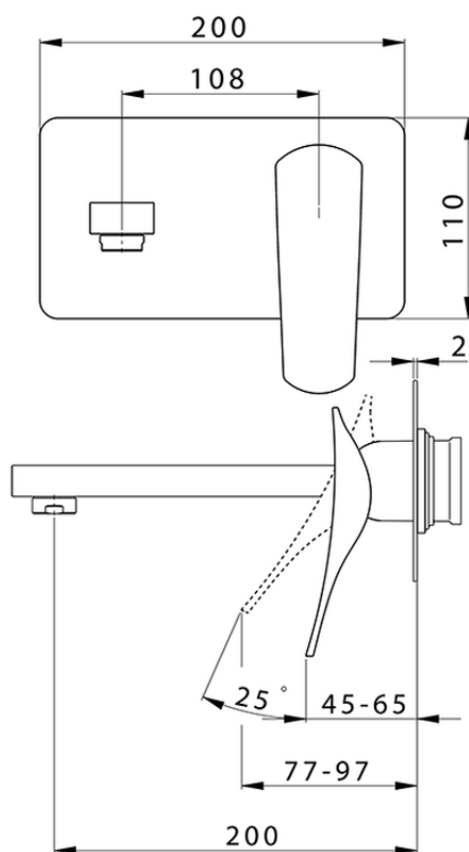

Parte externa monomando lavabo de pared ROADSTER ACCENT_RA005511

RA005511

<https://es.cisal.it/parte-externa-monomando-lavabo-de-pared-roadster-accent-ra005511>

2026-01-28