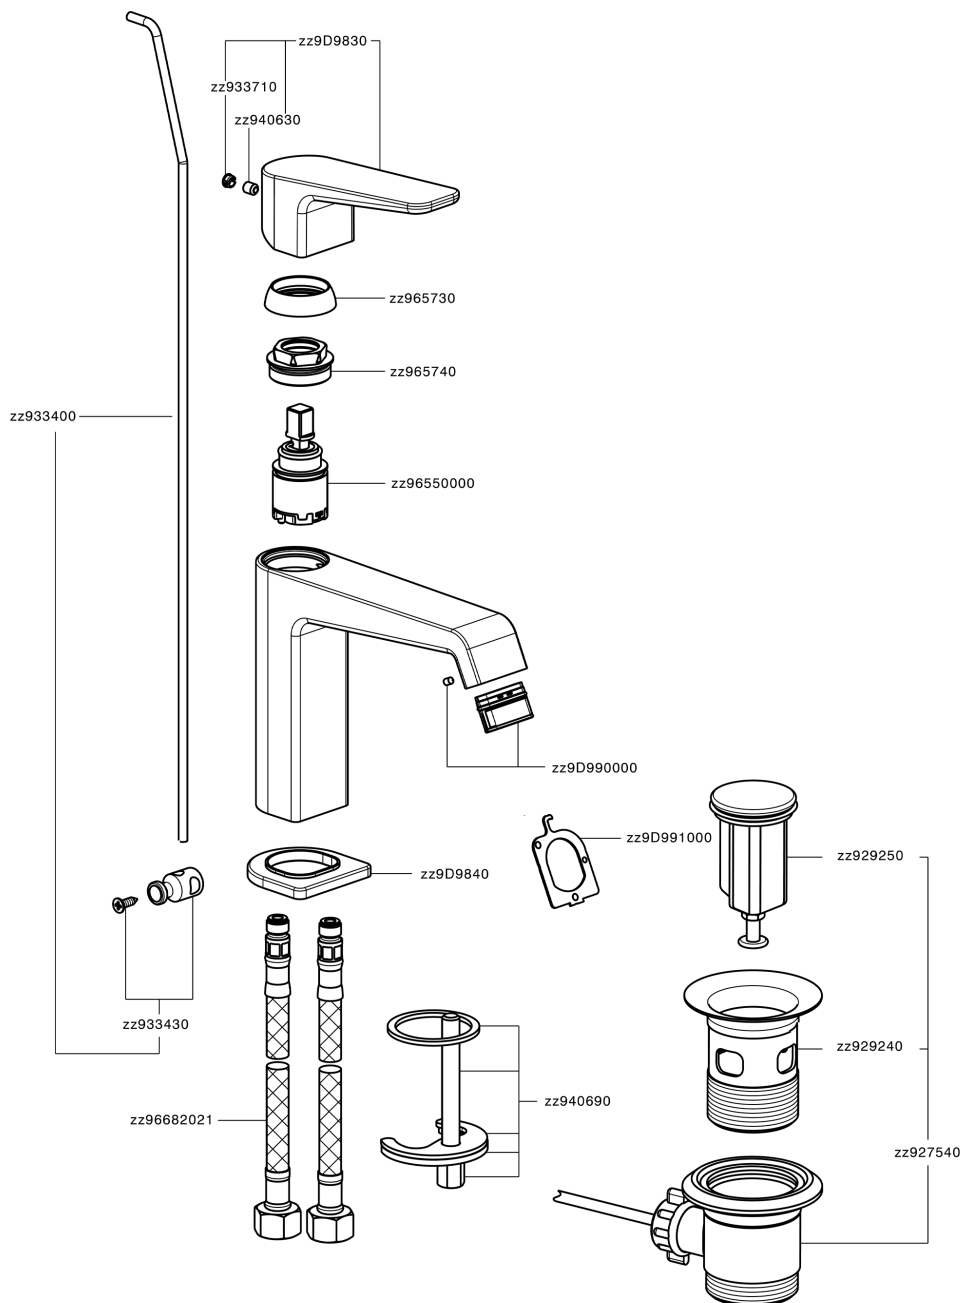

Lavabo monomando large ROCK&ROLL_RL000494

RL000494

<https://es.cisal.it/lavabo-monomando-large-rockroll-rl000494>

2024-12-22