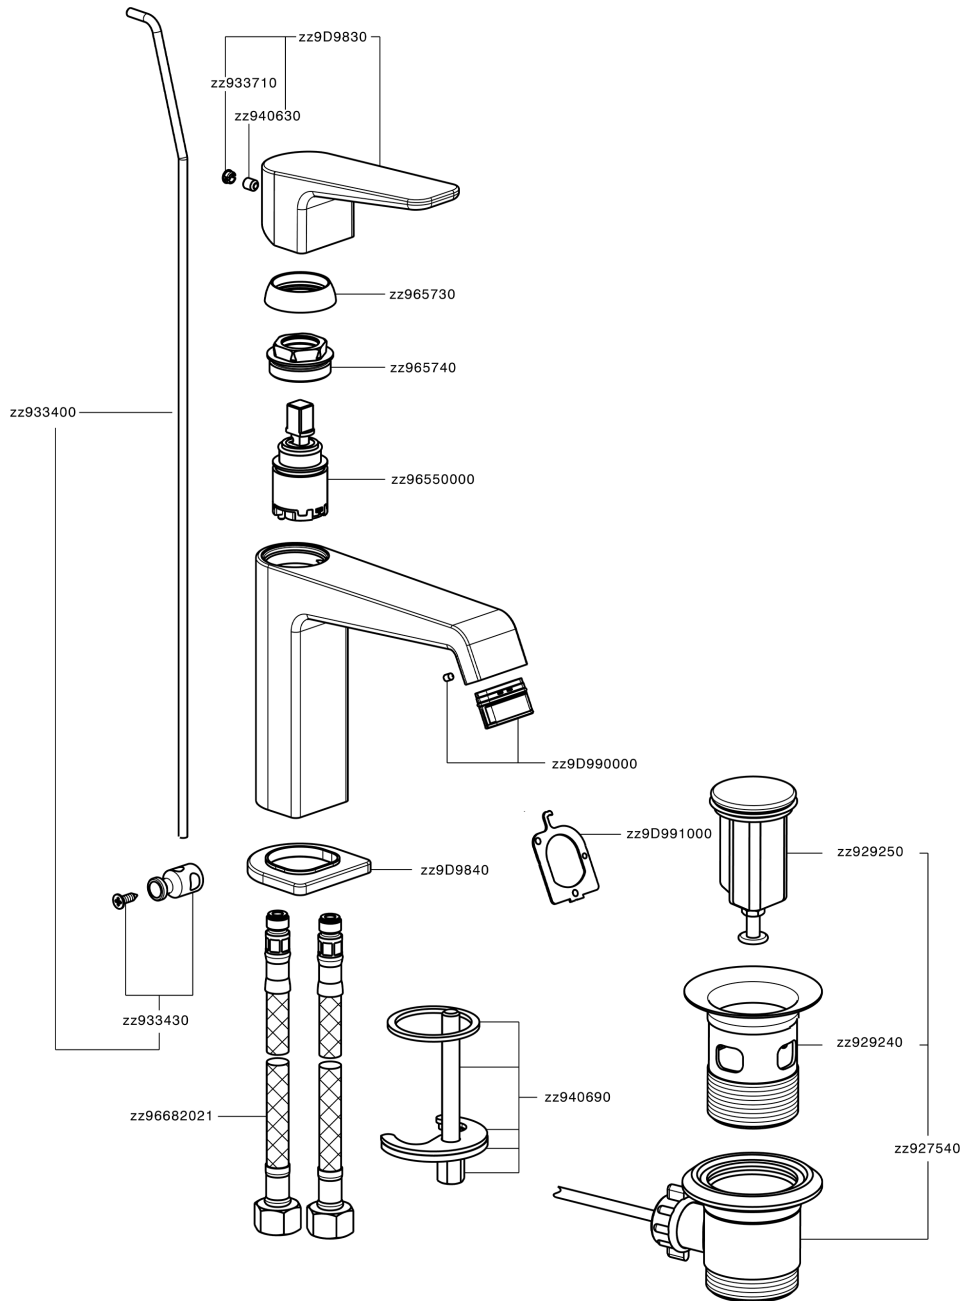

Lavabo monomando large ROCK&ROLL_RL000494

RL000494

<https://es.cisal.it/lavabo-monomando-large-rockroll-rl000494>

2024-12-22