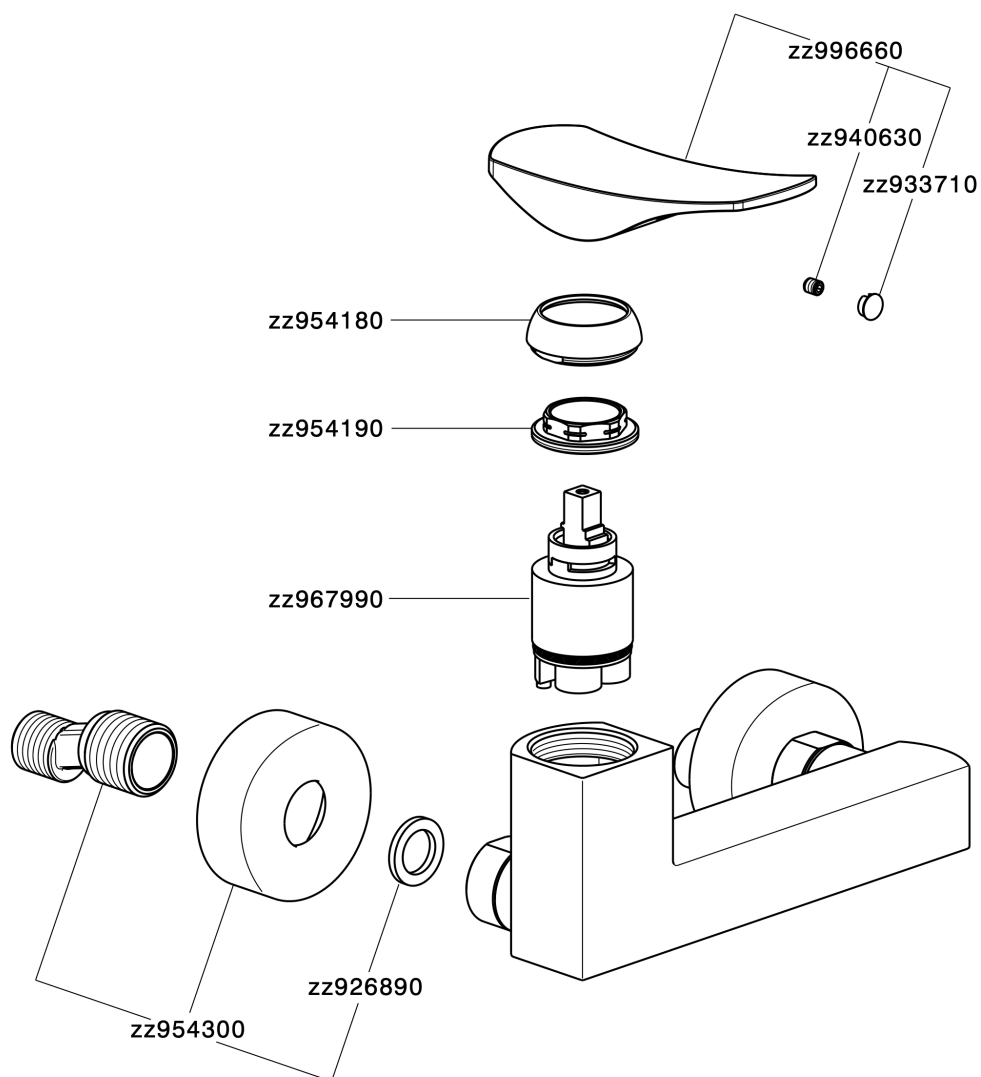

Ducha monomando ROADSTER ACCENT_RA000440

RA000440

<https://es.cisal.it/ducha-monomando-roadster-accent-ra000440>

2026-03-17