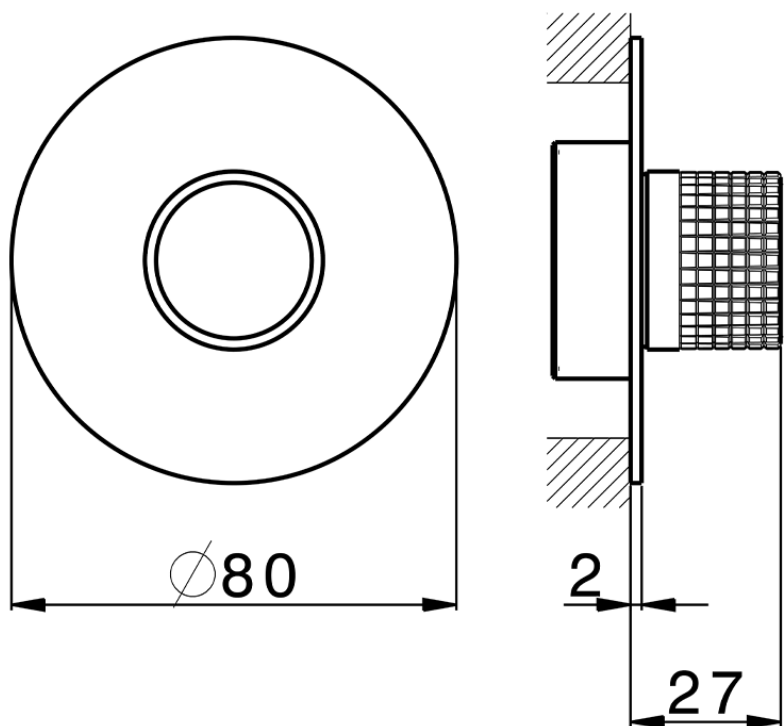

Parte externa para Push&Shower individual PUSH&SHOWER_PS1G6120

PS1G6120

<https://es.cisal.it/parte-externa-para-pushshower-individual-pushshower-ps1g6120>

2026-05-01