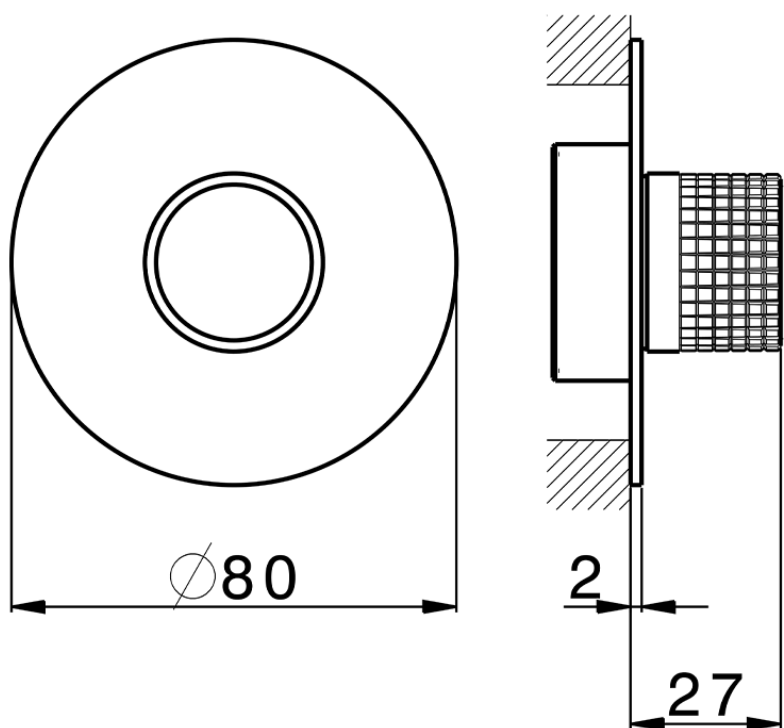

## Parte externa para Push&Shower individual PUSH&SHOWER\_PS1G6120

PS1G6120

<https://es.cisal.it/parte-externa-para-pushshower-individual-pushshower-ps1g6120>

2026-06-15