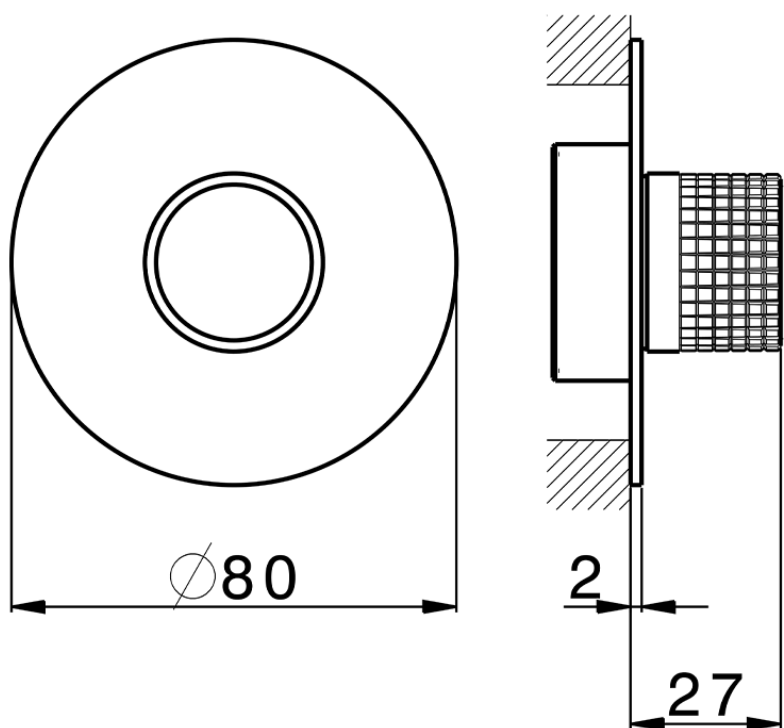

Parte externa para Push&Shower individual PUSH&SHOWER_PS1G6120

PS1G6120

<https://es.cisal.it/parte-externa-para-pushshower-individual-pushshower-ps1g6120>

2026-05-01