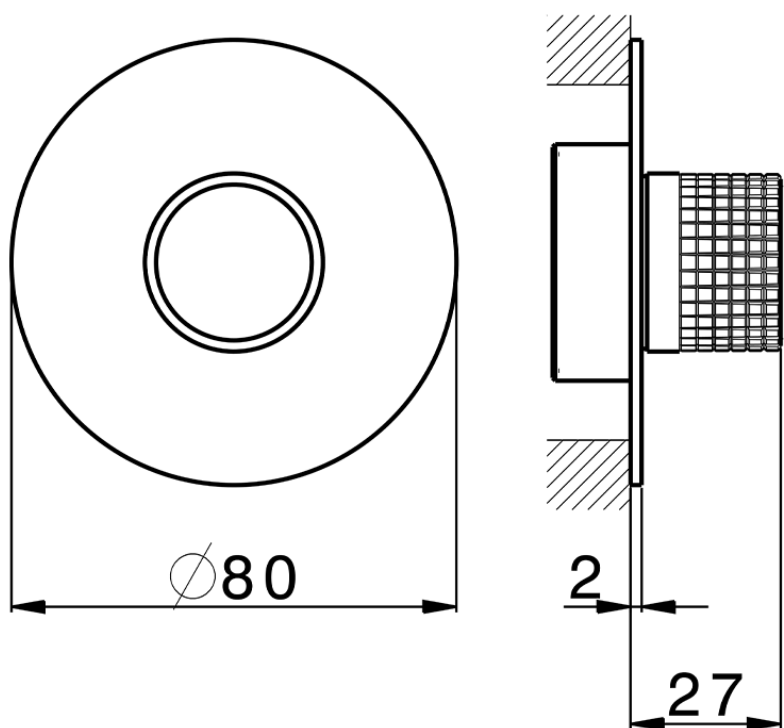

Parte externa para Push&Shower individual PUSH&SHOWER_PS1G6120

PS1G6120

<https://es.cisal.it/parte-externa-para-pushshower-individual-pushshower-ps1g6120>

2026-06-15