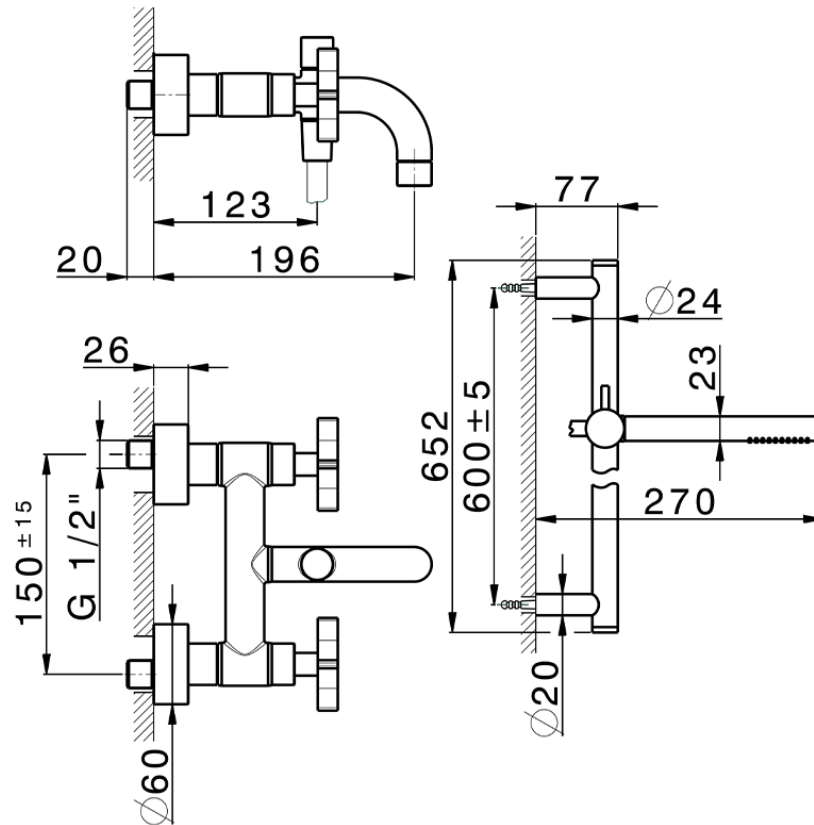

Bañera con duplex GRACE_GS000060

GS000060

<https://es.cisal.it/banera-con-duplex-grace-gs000060>

2026-06-13