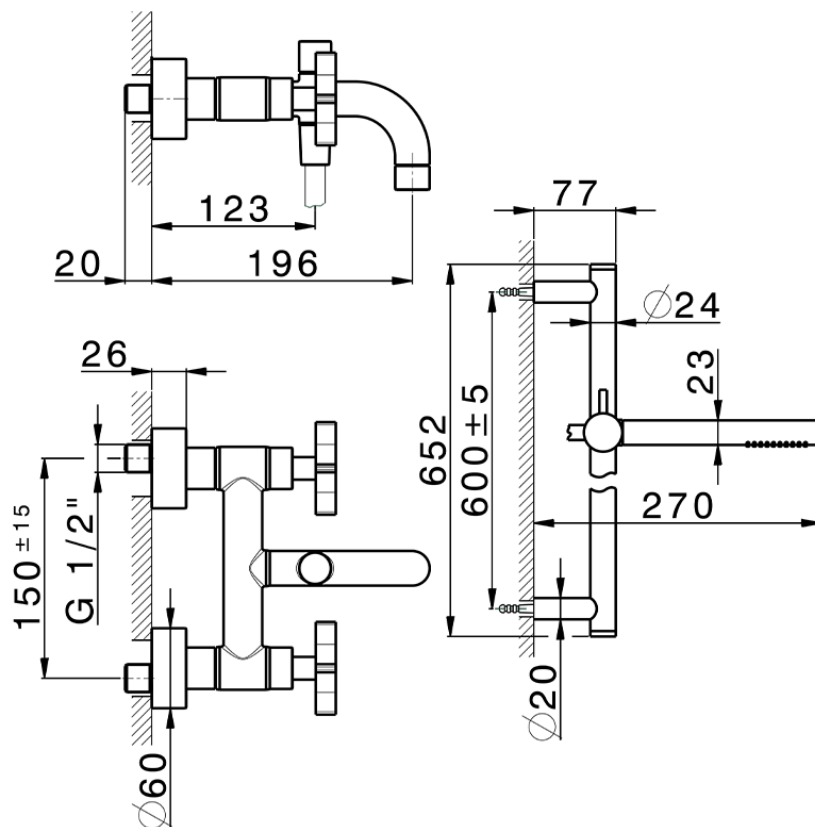

Bañera con duplex GRACE_GS000060

GS000060

<https://es.cisal.it/banera-con-duplex-grace-gs000060>

2026-04-29