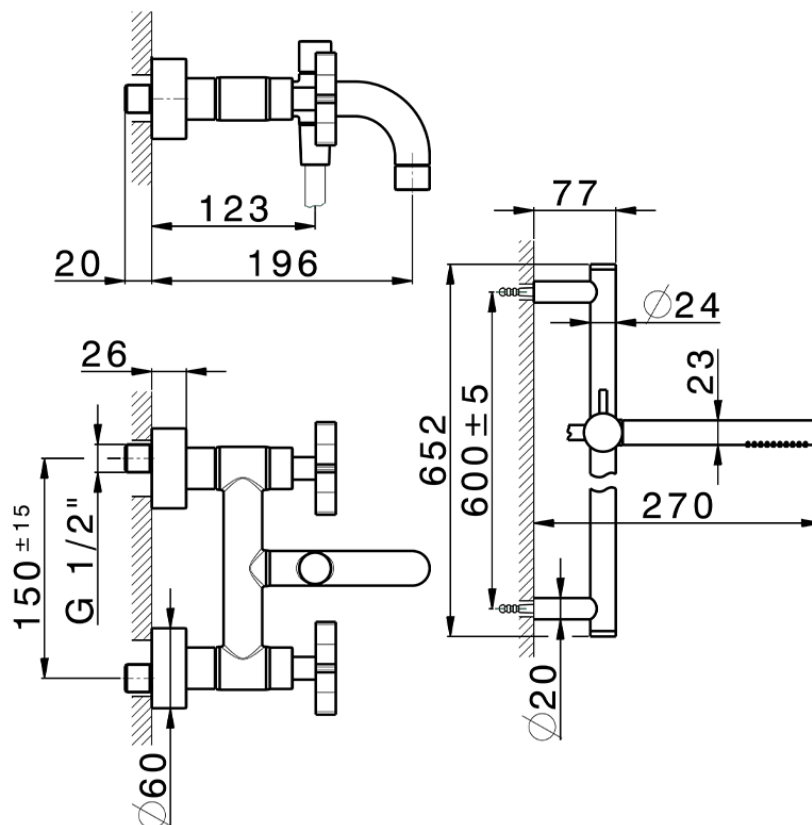

Bañera con duplex GRACE_GS000060

GS000060

<https://es.cisal.it/banera-con-duplex-grace-gs000060>

2026-06-14