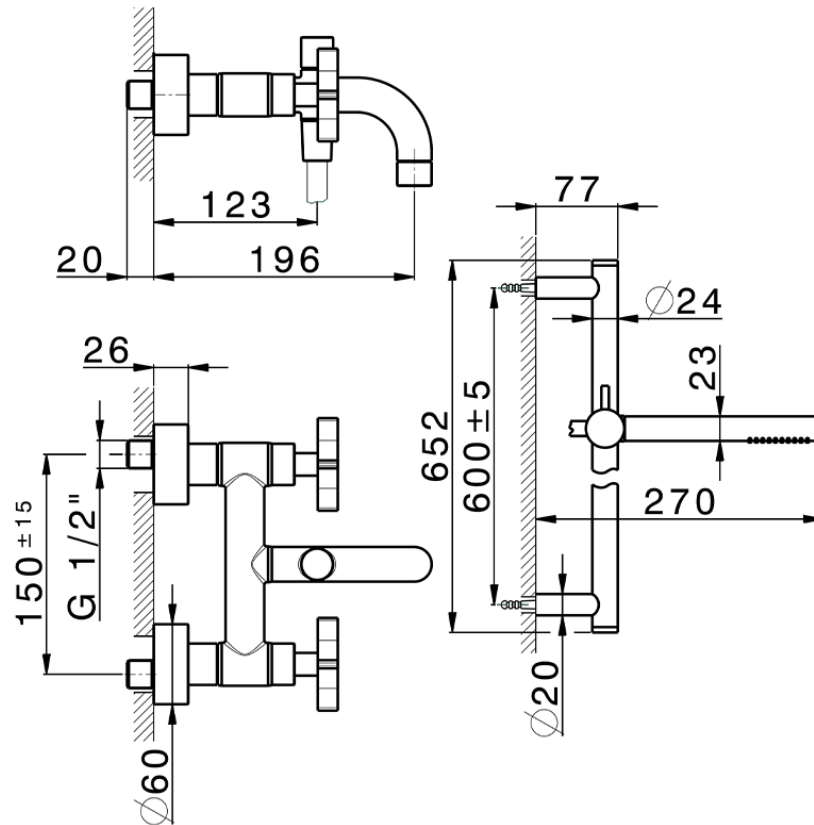

Bañera con duplex GRACE_GS000060

GS000060

<https://es.cisal.it/banera-con-duplex-grace-gs000060>

2026-06-14