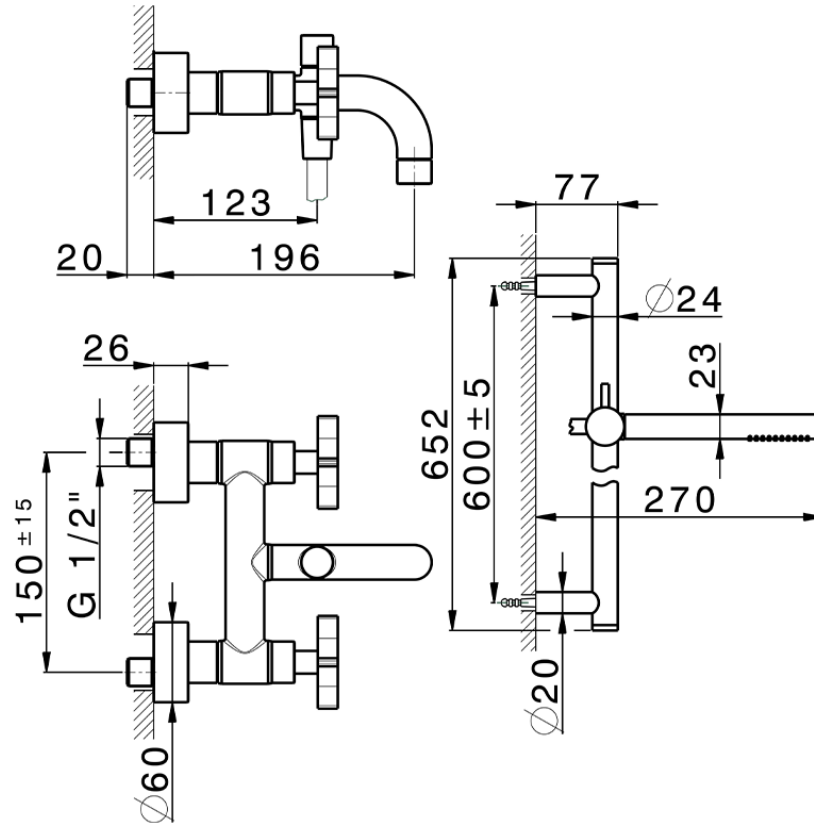

Bañera con duplex GRACE_GS000060

GS000060

<https://es.cisal.it/banera-con-duplex-grace-gs000060>

2026-04-29