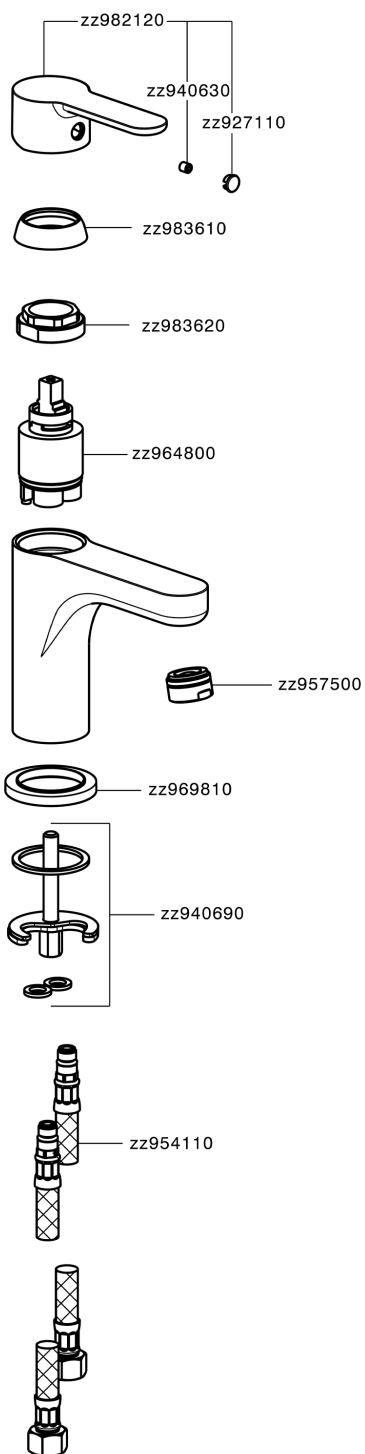

## Lavabo monomando large EnergySave TENDER\_C2000505

C2000505

<https://es.cisal.it/lavabo-monomando-large-energysave-tender-c2000505>

2024-12-22