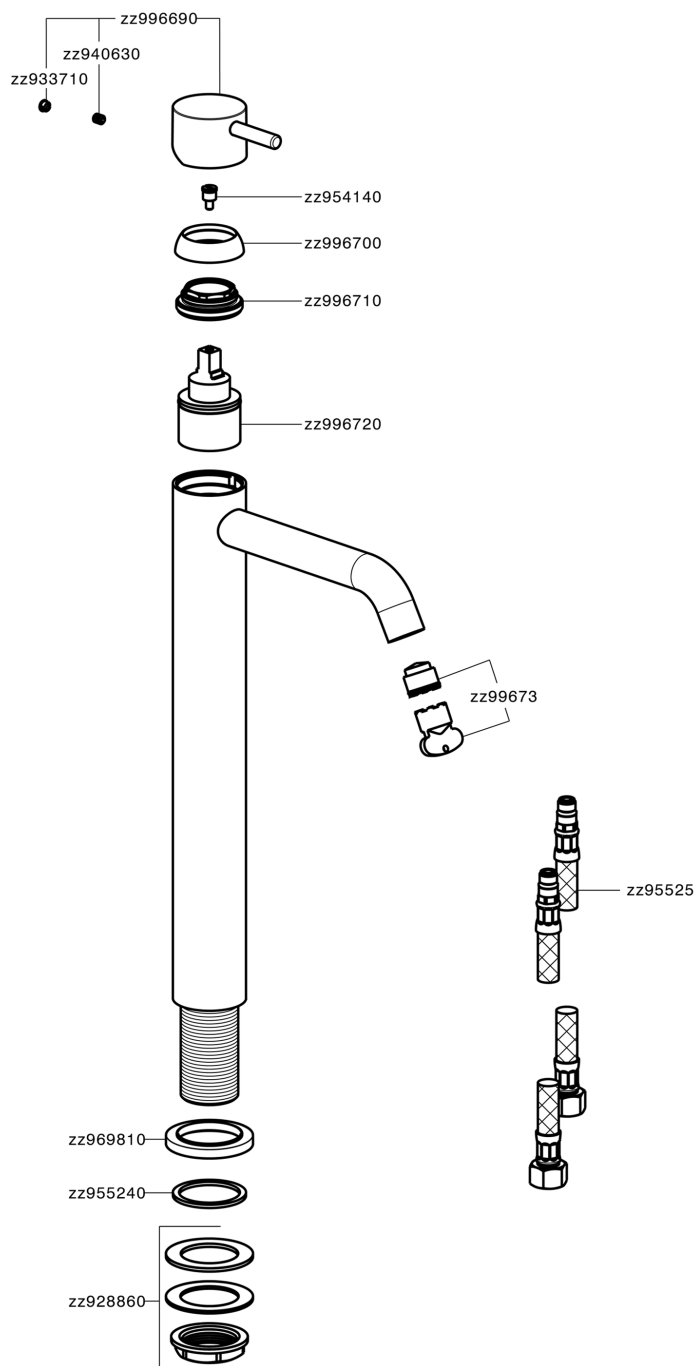

Lavabo monomando alto NUOVA LESS_LN004540

LN004540

<https://es.cisal.it/lavabo-monomando-alto-nuova-less-ln004540>

2026-06-14