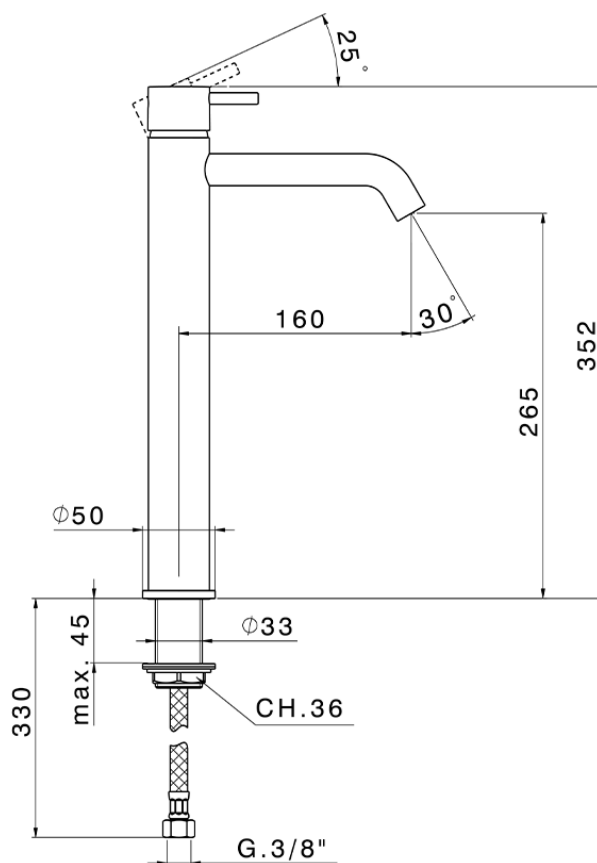

Lavabo monomando alto NUOVA LESS_LN004540

LN004540

<https://es.cisal.it/lavabo-monomando-alto-nuova-less-ln004540>

2026-04-29