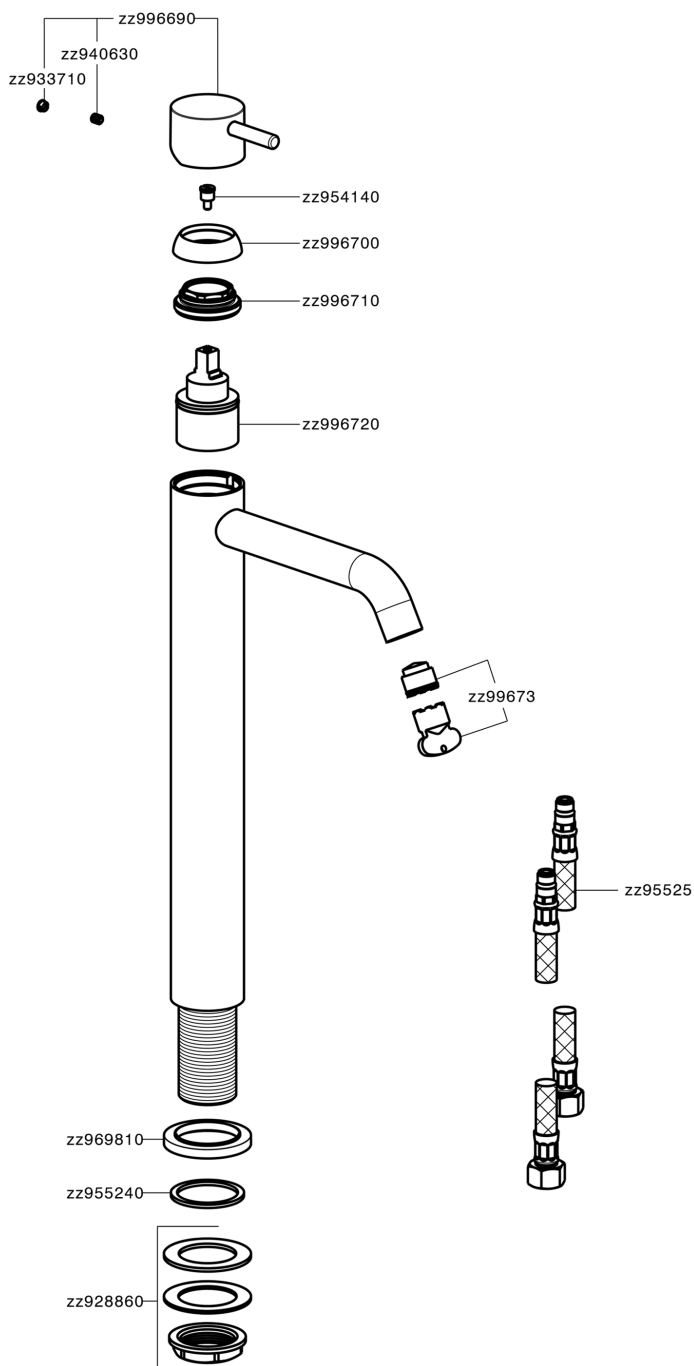

Lavabo monomando alto NUOVA LESS_LN004540

LN004540

<https://es.cisal.it/lavabo-monomando-alto-nuova-less-ln004540>

2026-04-29