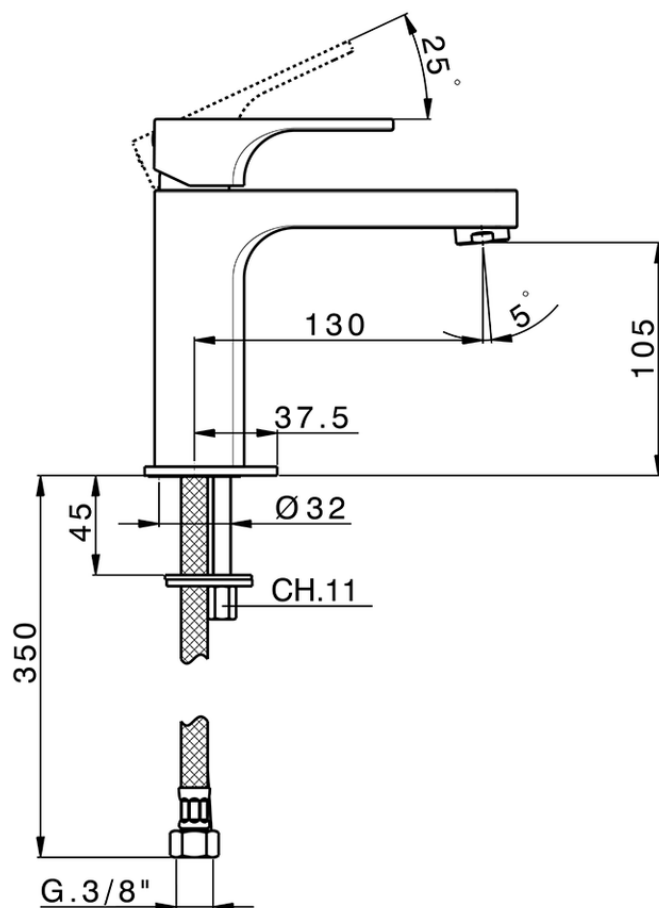

Lavabo monomando large EnergySave CUBIC_CU000505

CU000505

<https://es.cisal.it/lavabo-monomando-large-energysave-cubic-cu000505>

2026-06-24