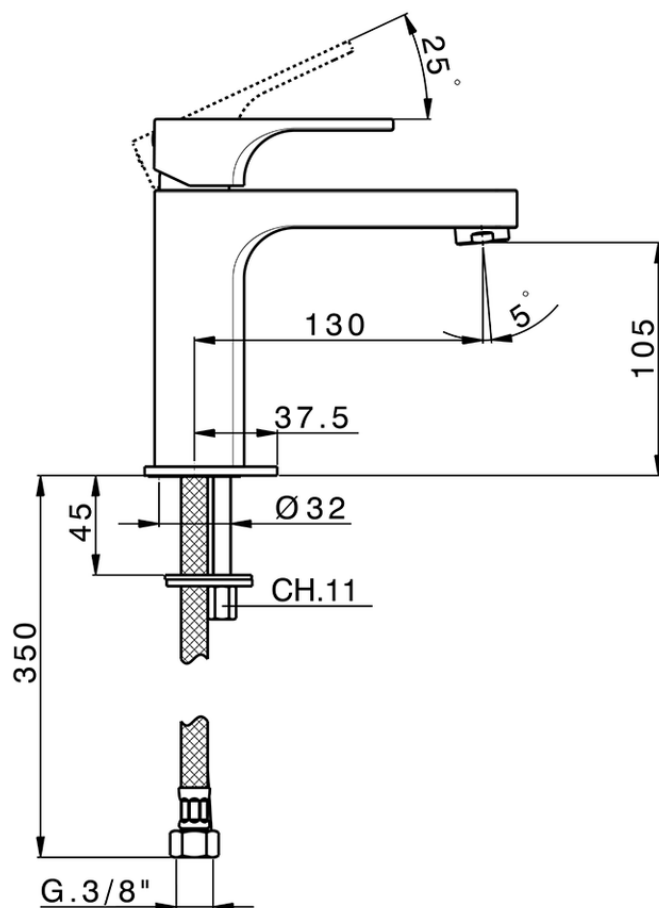

Lavabo monomando large EnergySave CUBIC_CU000505

CU000505

<https://es.cisal.it/lavabo-monomando-large-energysave-cubic-cu000505>

2026-05-01