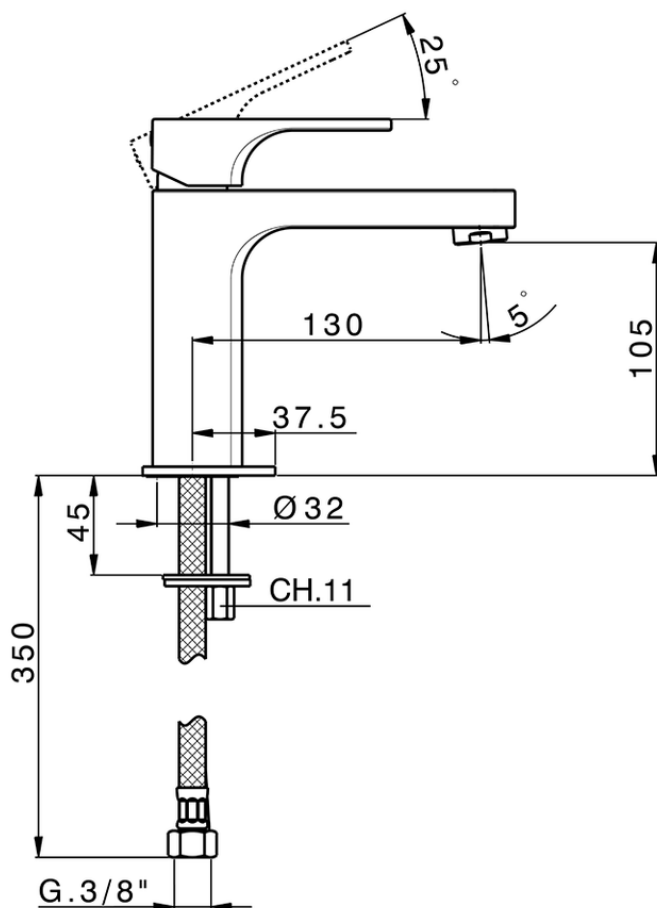

Lavabo monomando large EnergySave CUBIC_CU000505

CU000505

<https://es.cisal.it/lavabo-monomando-large-energysave-cubic-cu000505>

2026-06-24