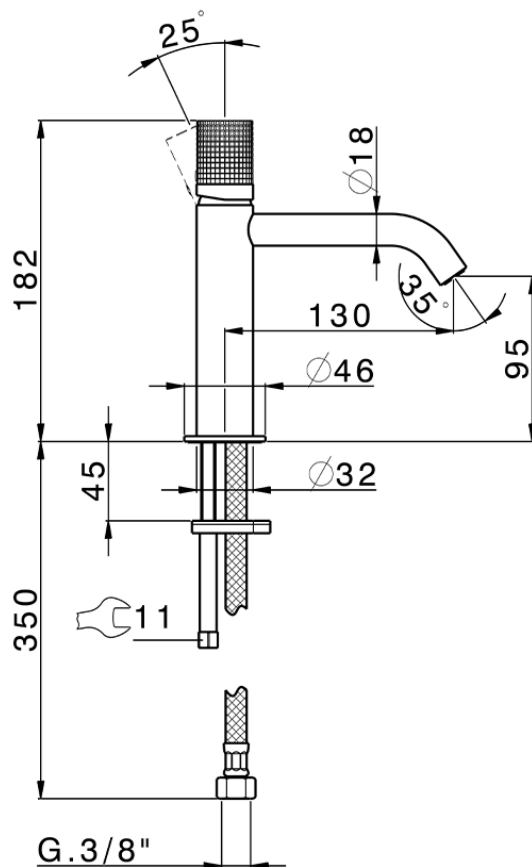

Lavabo monomando large NUANCE X32_X1000504

X1000504

<https://es.cisal.it/lavabo-monomando-large-nuance-x32-x1000504>

2025-01-15