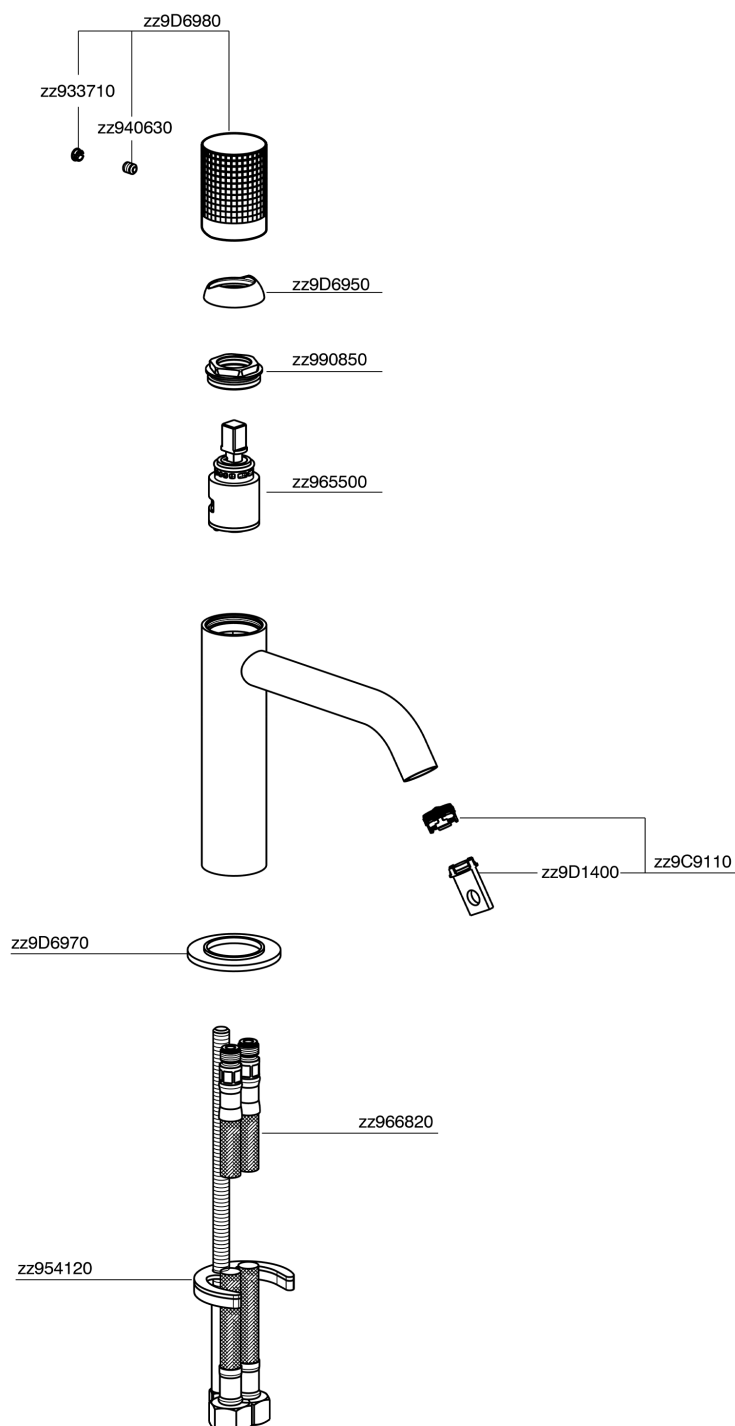

## Lavabo monomando large NUANCE X32\_X1000504

X1000504

<https://es.cisal.it/lavabo-monomando-large-nuance-x32-x1000504>

2025-01-15