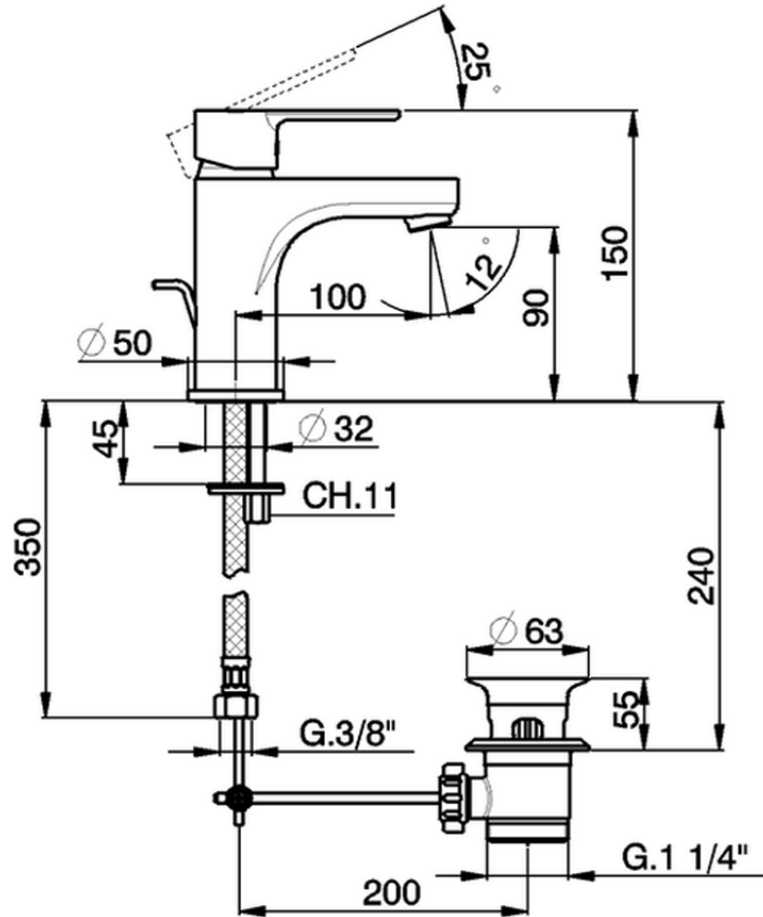

Lavabo monomando large TENDER_C2000490

C2000490

<https://es.cisal.it/lavabo-monomando-large-tender-c2000490>

2026-04-30