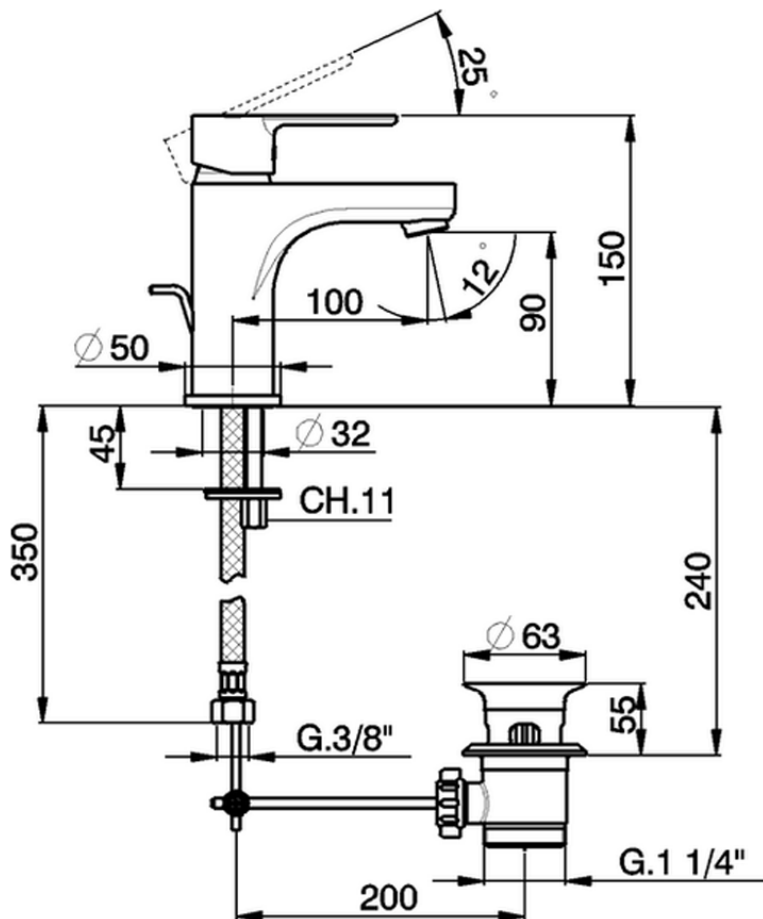

Lavabo monomando large TENDER_C2000490

C2000490

<https://es.cisal.it/lavabo-monomando-large-tender-c2000490>

2026-06-14