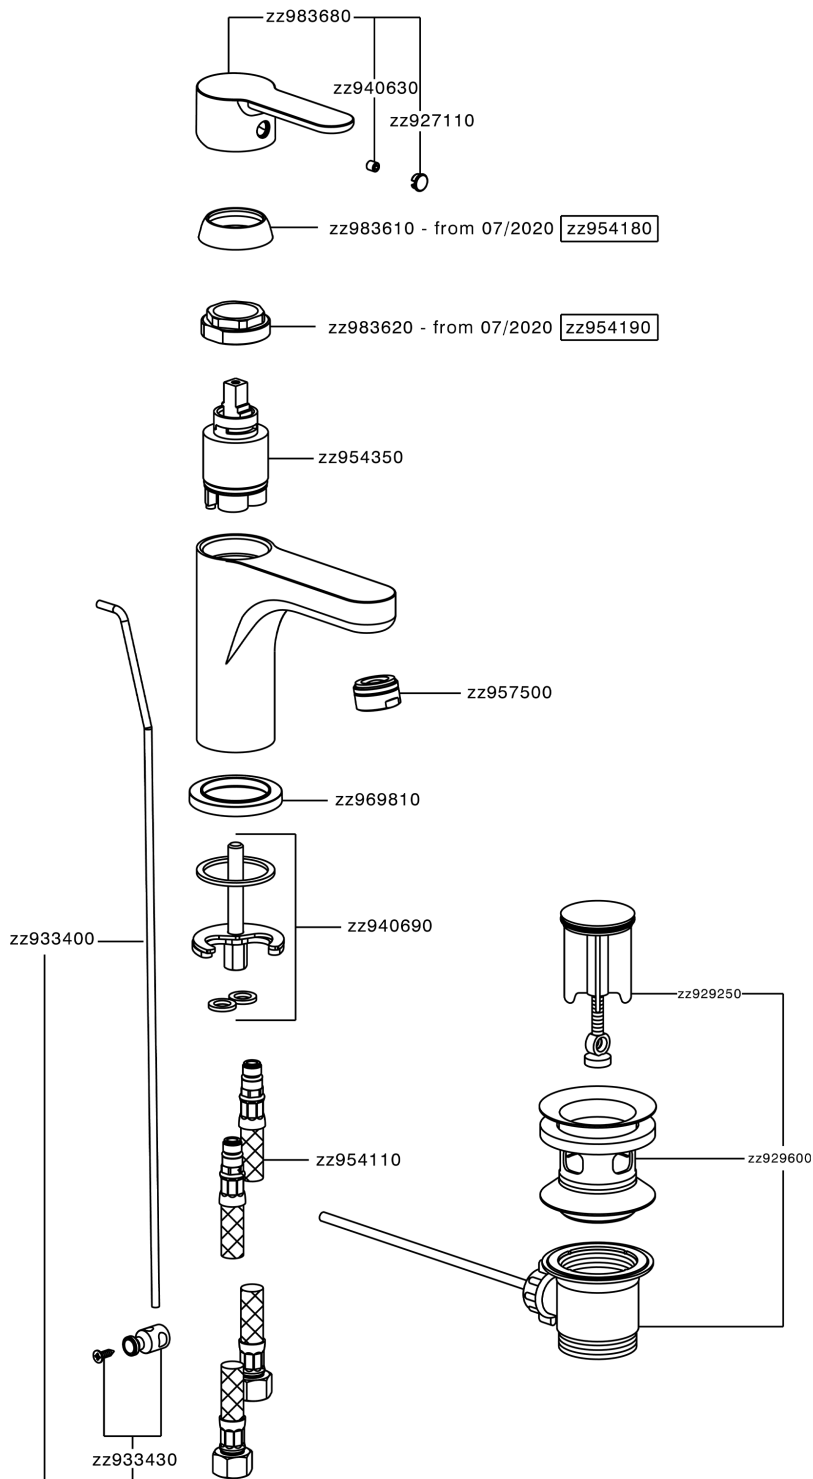

Lavabo monomando large TENDER_C2000490

C2000490

<https://es.cisal.it/lavabo-monomando-large-tender-c2000490>

2026-04-30