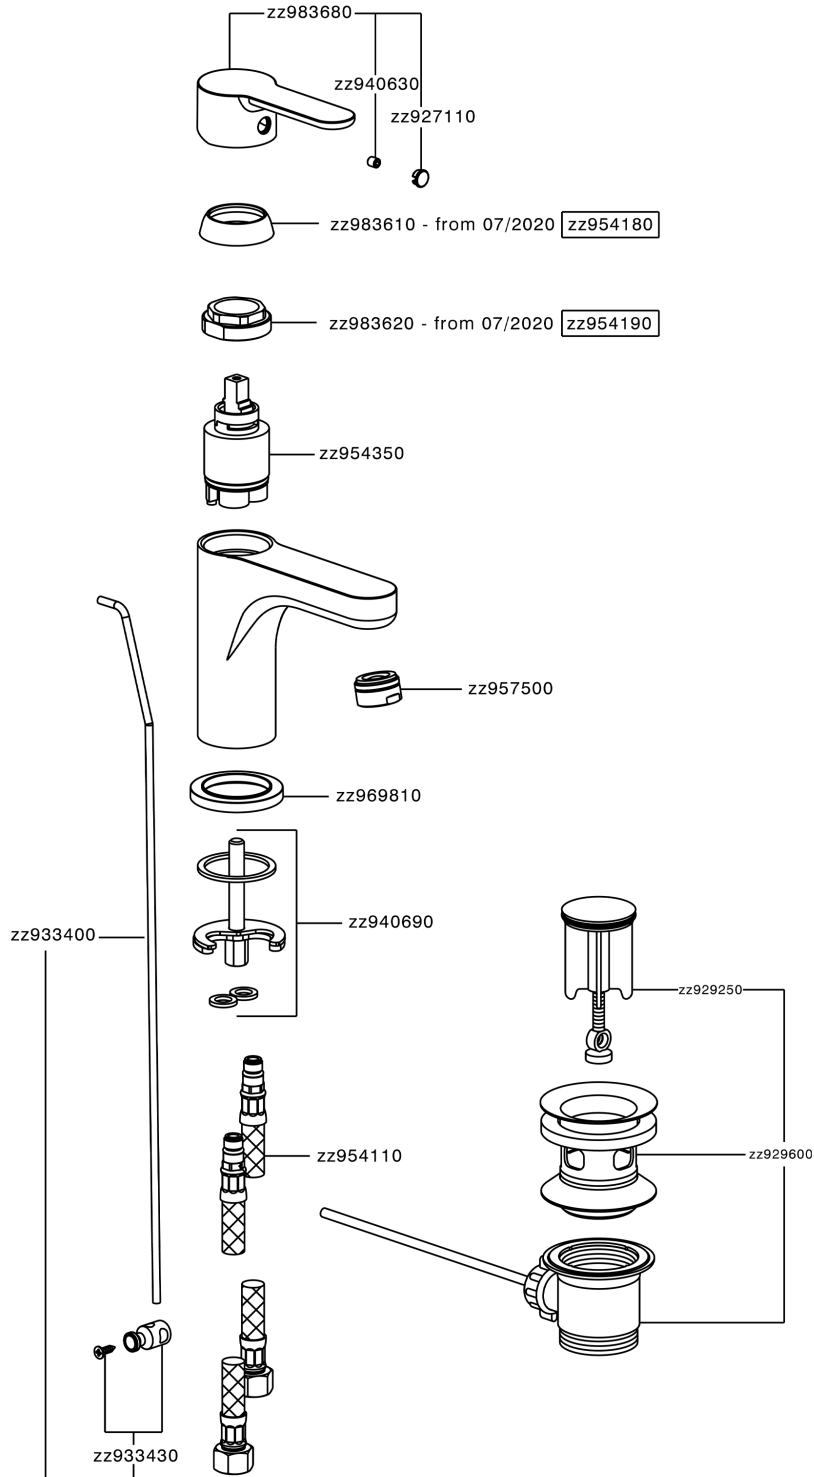

Lavabo monomando large TENDER_C2000490

C2000490

<https://es.cisal.it/lavabo-monomando-large-tender-c2000490>

2026-06-14