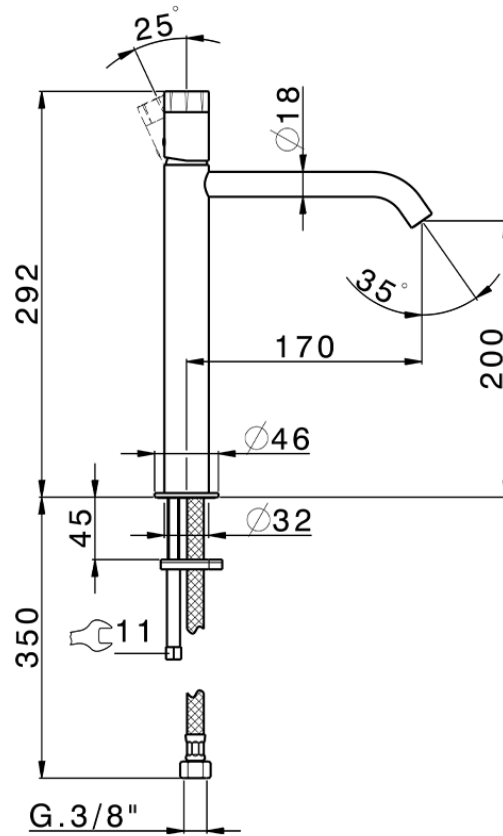

Lavabo monomando alto MARBLE X32_X5003544

X5003544

<https://es.cisal.it/lavabo-monomando-alto-marble-x32x5003544>

2024-09-16