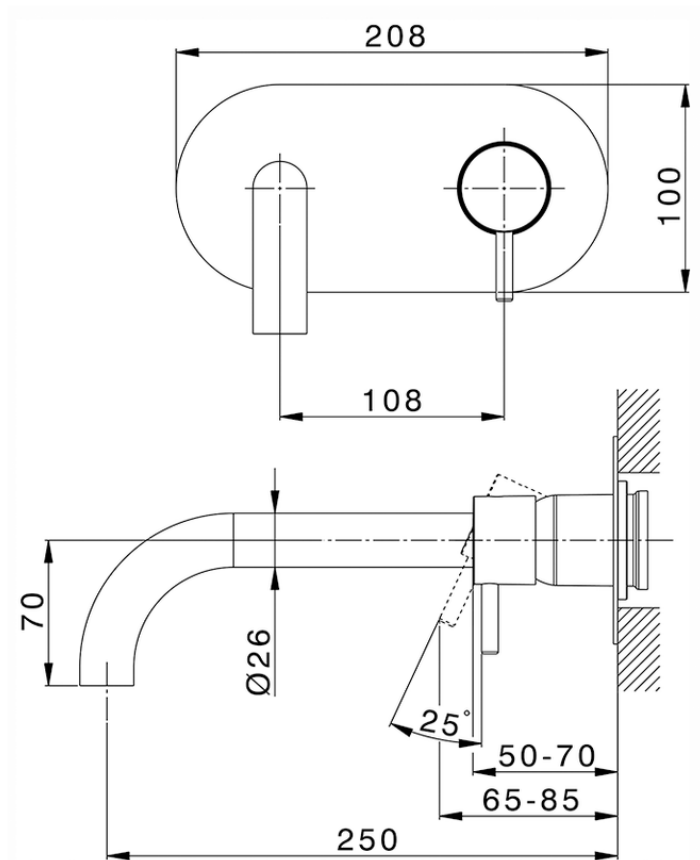

Parte esterna monomando lavabo de pared NUOVA LESS_LN005511

LN005511

<https://es.cisal.it/parte-externa-monomando-lavabo-de-pared-nuova-less-ln005511>

2025-01-15