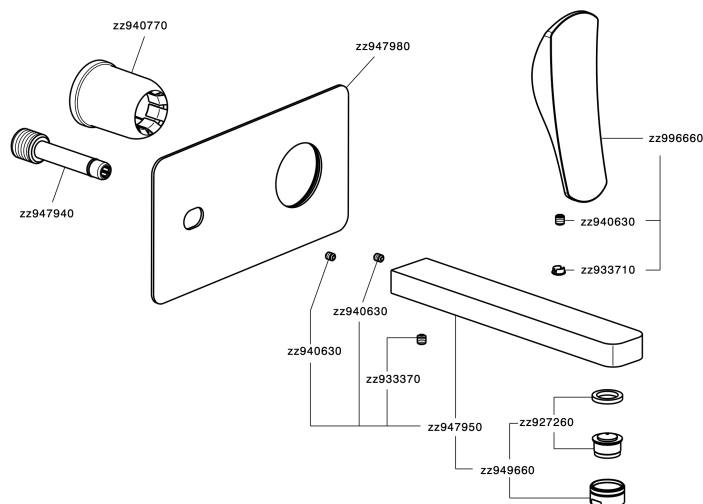

Parte externa monomando lavabo de pared ROADSTER ACCENT_RA005511

RA005511

<https://es.cisal.it/parte-externa-monomando-lavabo-de-pared-roadster-accentra005511>

2024-11-01