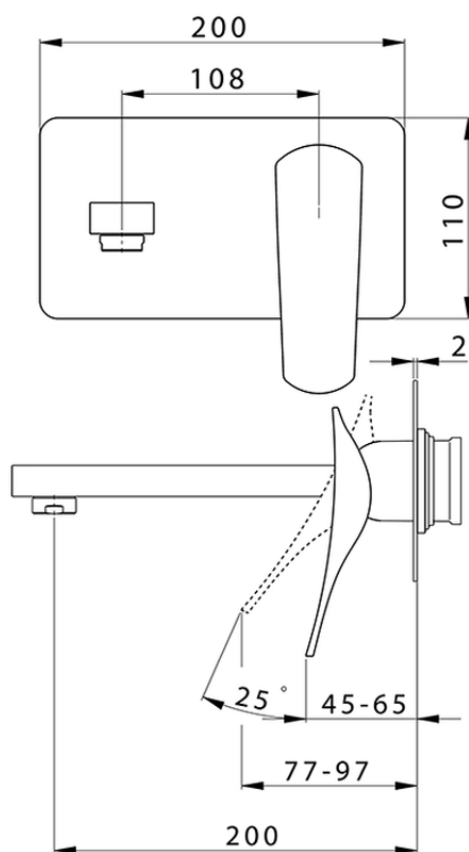

**Parte externa monomando lavabo de pared ROADSTER ACCENT\_RA005511**

RA005511

<https://es.cisal.it/parte-externa-monomando-lavabo-de-pared-roadster-accentra005511>

2024-11-01