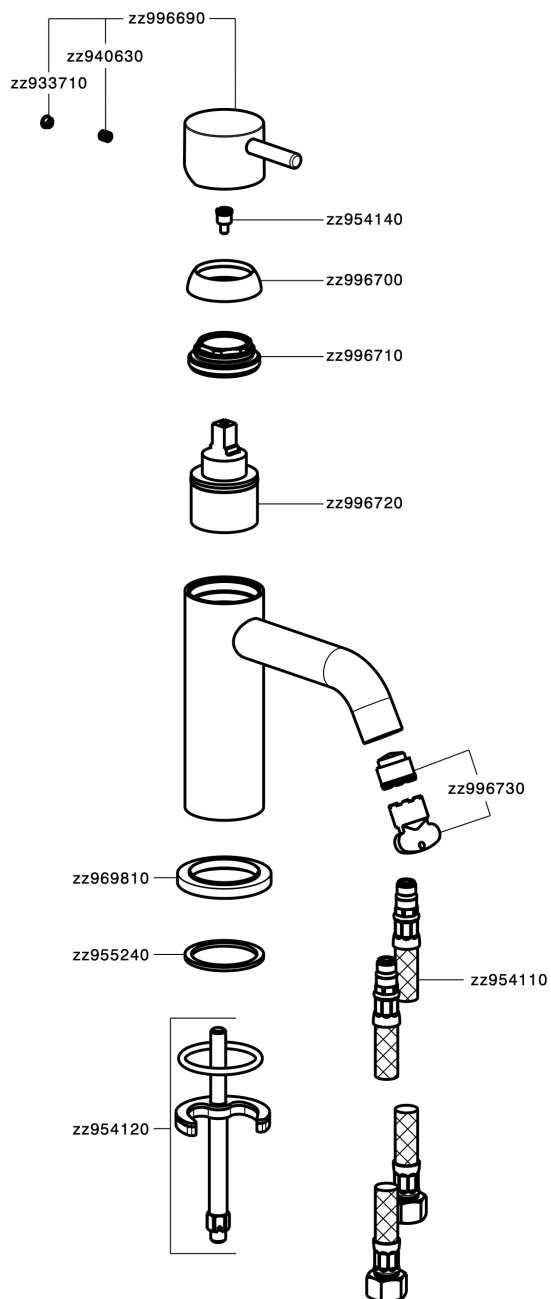

Lavabo monomando NUOVA LESS_LN000540

LN000540

<https://es.cisal.it/lavabo-monomando-nuova-less-ln000540>

2026-06-14