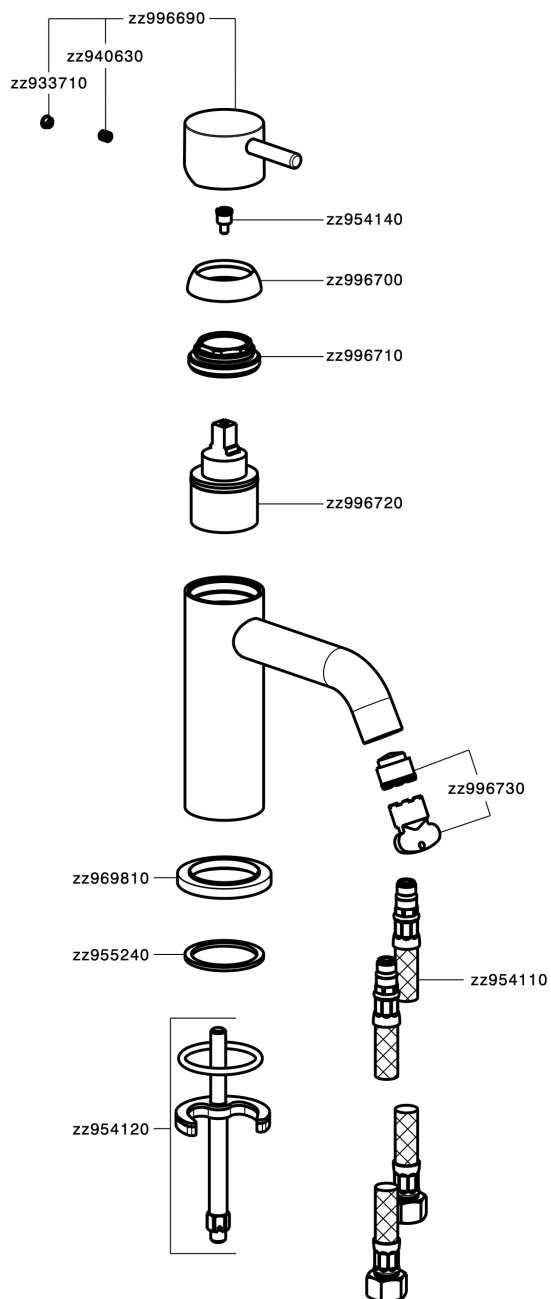

Lavabo monomando NUOVA LESS_LN000540

LN000540

<https://es.cisal.it/lavabo-monomando-nuova-less-ln000540>

2026-04-30