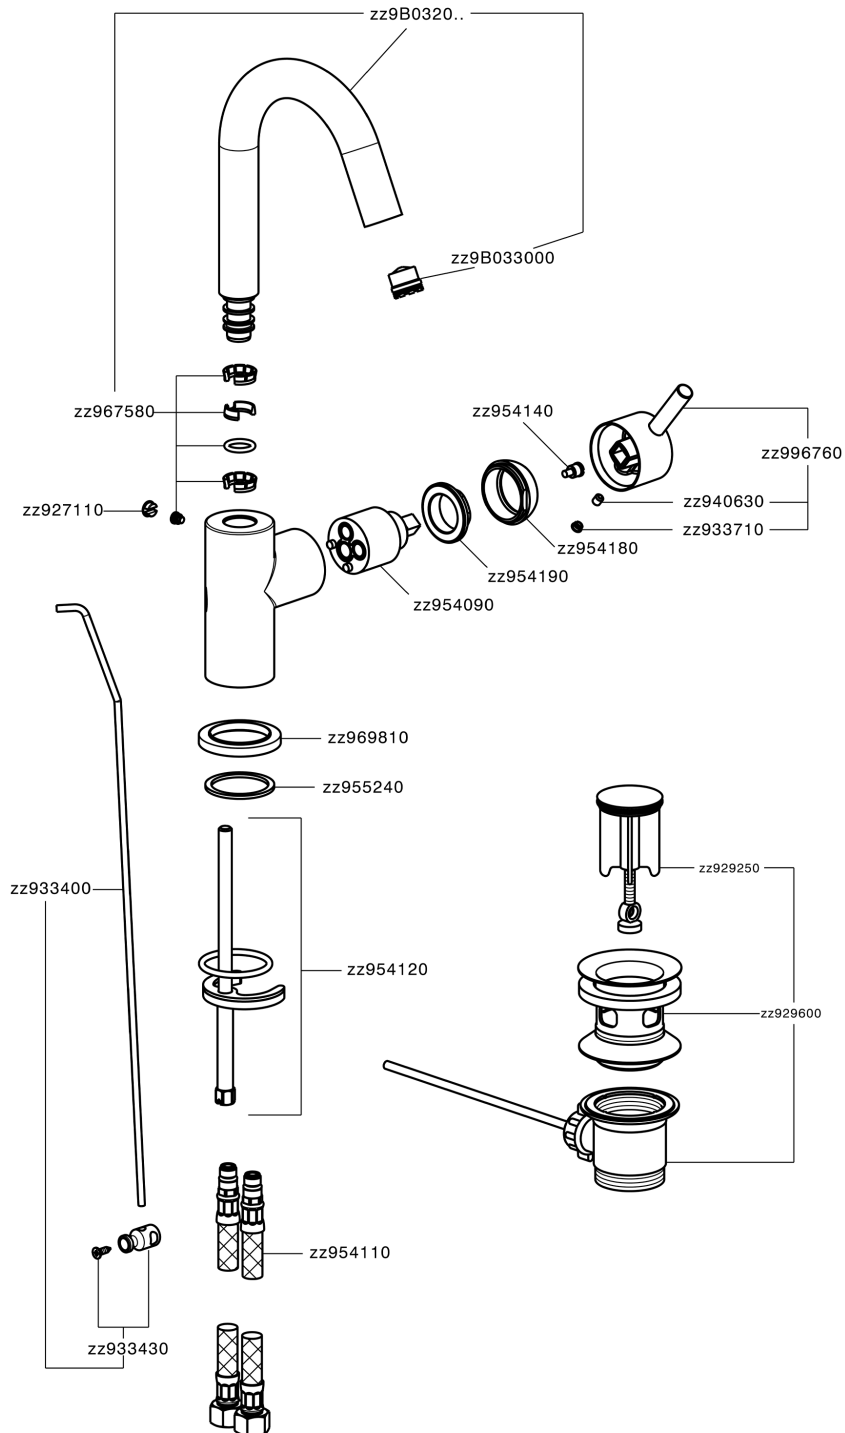

Lavabo monomando EnergySave NUOVA LESS_LN000475

LN000475

<https://es.cisal.it/lavabo-monomando-energysave-nuova-less-ln000475>

2025-01-15