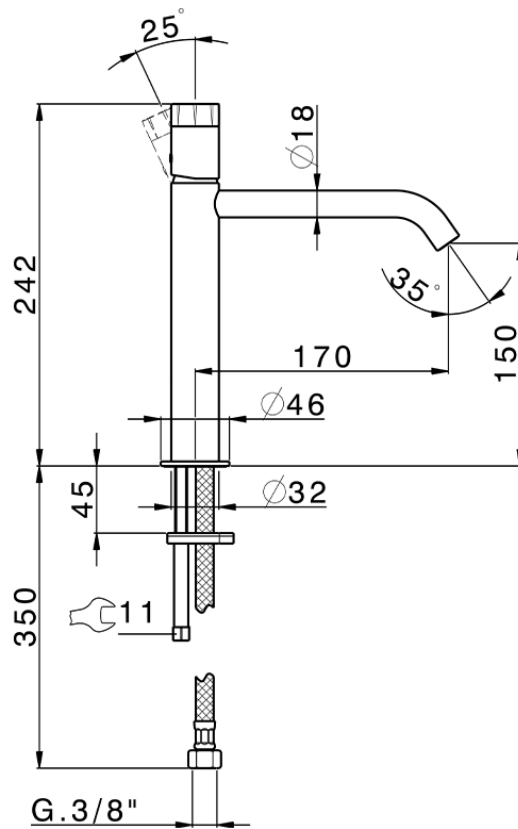

Lavabo monomando medio MARBLE X32_X5001504

X5001504

<https://es.cisal.it/lavabo-monomando-medio-marble-x32x5001504>

2024-09-16