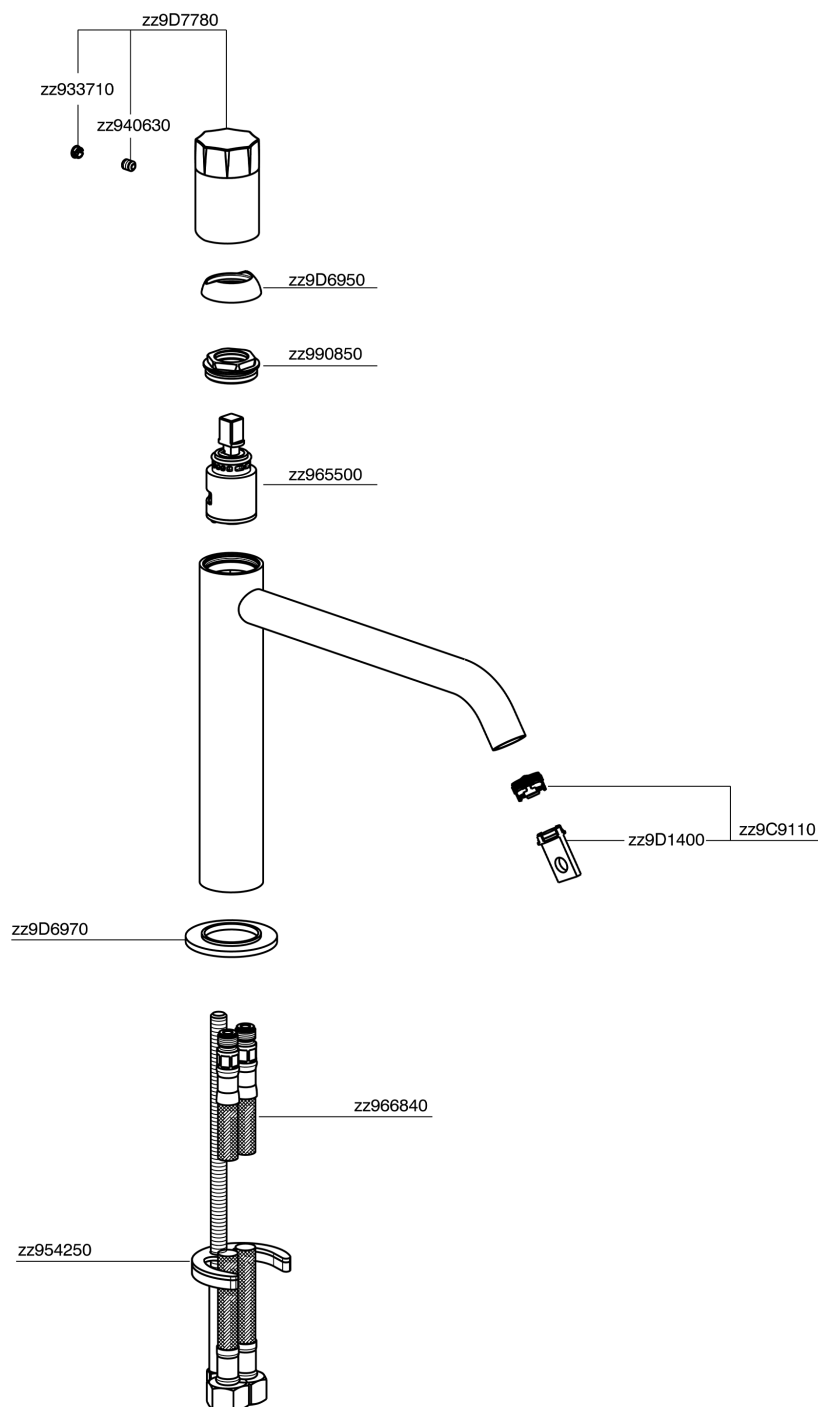

Lavabo monomando medio MARBLE X32_X5001504

X5001504

<https://es.cisal.it/lavabo-monomando-medio-marble-x32x5001504>

2024-09-16