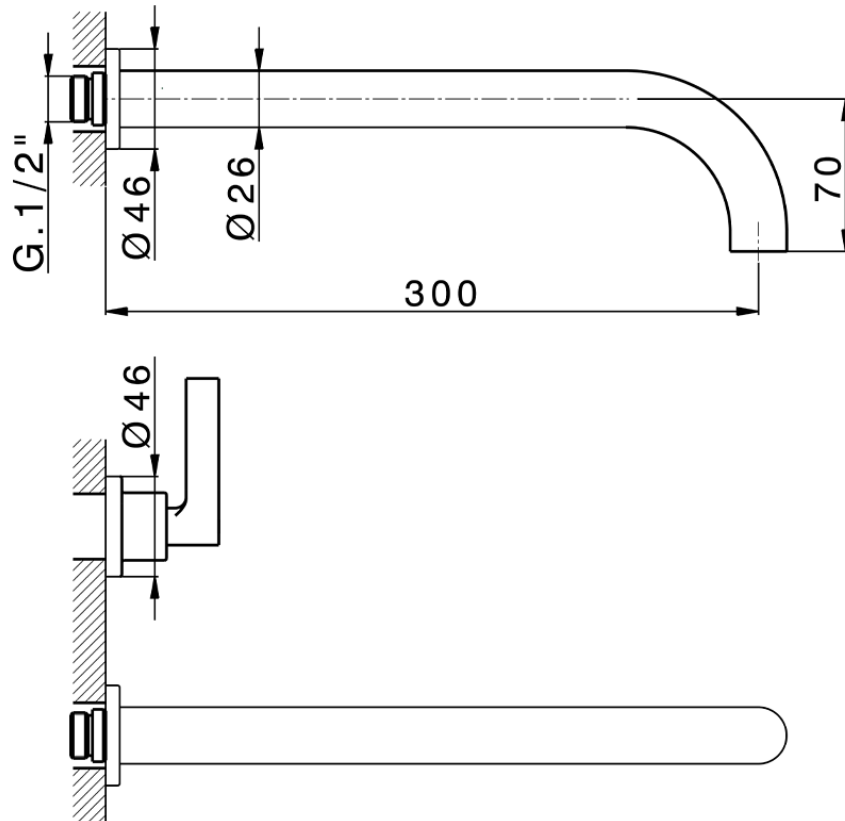

## Parte externa lavabo de pared GRACE\_GL013512

GL013512

<https://es.cisal.it/parte-externa-lavabo-de-pared-grace-gl013512>

| Serie's code | Size XX |
|--------------|---------|
| CX 1351      | 20-35   |
| CF 1351      | 20-35   |
| CX 0331      | 20-35   |
| CF 0331      | 20-35   |
| CX 0200      | 20-35   |
| CF 0200      | 20-35   |
| BA 1351      | 20-35   |
| GS 1351      | 20-35   |
| GL 1351      | 20-35   |
| MN 1351      | 20-35   |
| LN 1351      | 20-35   |
| LV 1351      | 33-48   |
| LY 1351      | 33-48   |
| CU 1351      | 33-48   |
| SM 1351      | 30-45   |
| AA 1351      | 10-30   |
| AC 1351      | 10-30   |
| AR 1351      | 15-25   |
| PZ 1351      | 10-30   |
| RG 1351      | 10-30   |
| TS 1351      | 10-30   |
| VT 1351      | 10-30   |
| CS 1351      | 10-30   |
| WA 1351      | 45-68   |
| X1 1351      | 33-45   |
| X2 1351      | 33-45   |
| X3 1351      | 33-45   |
| X4 1351      | 33-45   |
| X5 1351      | 33-45   |
| RI 1351      | 20-35   |
| RM 1351      | 20-35   |

Limiti di tolleranza superficie piastrelle  
 Adjustment limits for finished tile surface  
 Limites de tolérance surface carrelage  
 Fliesenoberfläche  
 Superficie del azulejo

ZA033511

<https://es.cisal.it/parte-empotrada-lavabo-de-pared-empotrado-za033511>