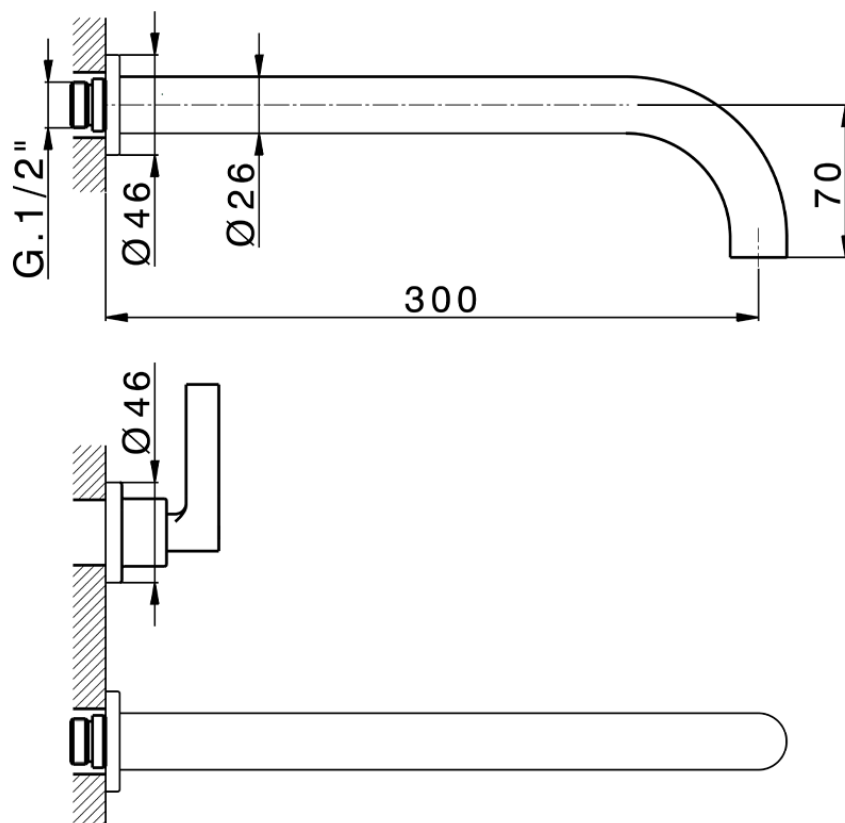

Parte externa lavabo de pared GRACE_GL013512

GL013512

<https://es.cisal.it/parte-externa-lavabo-de-pared-grace-gl013512>

| Serie's code | Size XX |
|--------------|---------|
| CX 1351 | 20-35 |
| CF 1351 | 20-35 |
| CX 0331 | 20-35 |
| CF 0331 | 20-35 |
| CX 0200 | 20-35 |
| CF 0200 | 20-35 |
| BA 1351 | 20-35 |
| GS 1351 | 20-35 |
| GL 1351 | 20-35 |
| MN 1351 | 20-35 |
| LN 1351 | 20-35 |
| LV 1351 | 33-48 |
| LY 1351 | 33-48 |
| CU 1351 | 33-48 |
| SM 1351 | 30-45 |
| AA 1351 | 10-30 |
| AC 1351 | 10-30 |
| AR 1351 | 15-25 |
| PZ 1351 | 10-30 |
| RG 1351 | 10-30 |
| TS 1351 | 10-30 |
| VT 1351 | 10-30 |
| CS 1351 | 10-30 |
| WA 1351 | 45-68 |
| X1 1351 | 33-45 |
| X2 1351 | 33-45 |
| X3 1351 | 33-45 |
| X4 1351 | 33-45 |
| X5 1351 | 33-45 |
| RI 1351 | 20-35 |
| RM 1351 | 20-35 |

Limiti di tolleranza superficie piastrelle
 Adjustment limits for finished tile surface
 Limites de tolérance surface carrelage
 Fliesenoberfläche
 Superficie del azulejo

ZA033511

<https://es.cisal.it/parte-empotrada-lavabo-de-pared-empotrado-za033511>