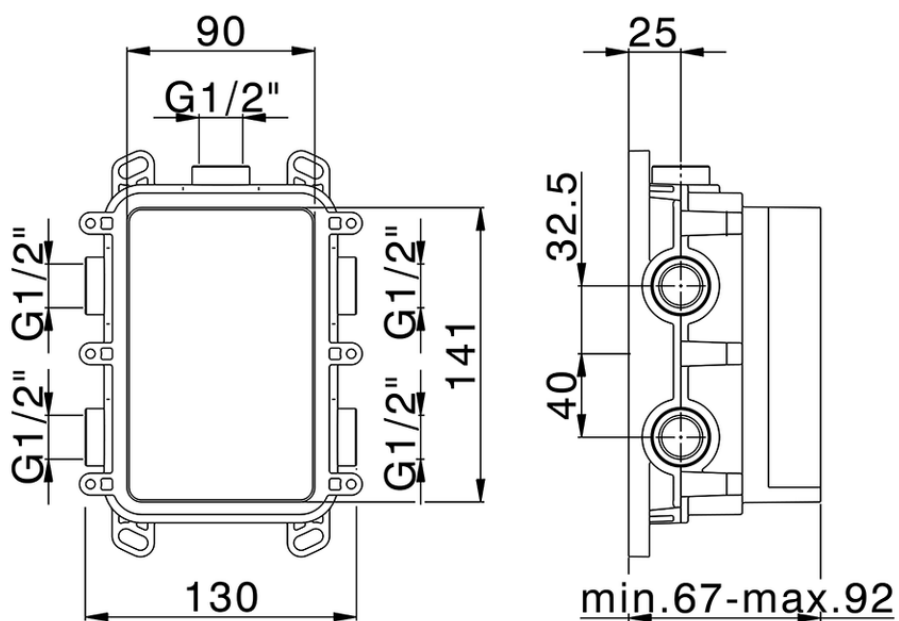

Conjunto Monomando para One-Box SMOOTH X32_X30BM010

X30BM010

<https://es.cisal.it/conjunto-monomando-para-one-box-smooth-x32-x30bm010>

ZA00B031

<https://es.cisal.it/one-box-universal-para-empotrado-one-box-za00b031>

ZA00B030

<https://es.cisal.it/one-box-universal-para-empotrado-one-box-za00b030>

2026-04-29