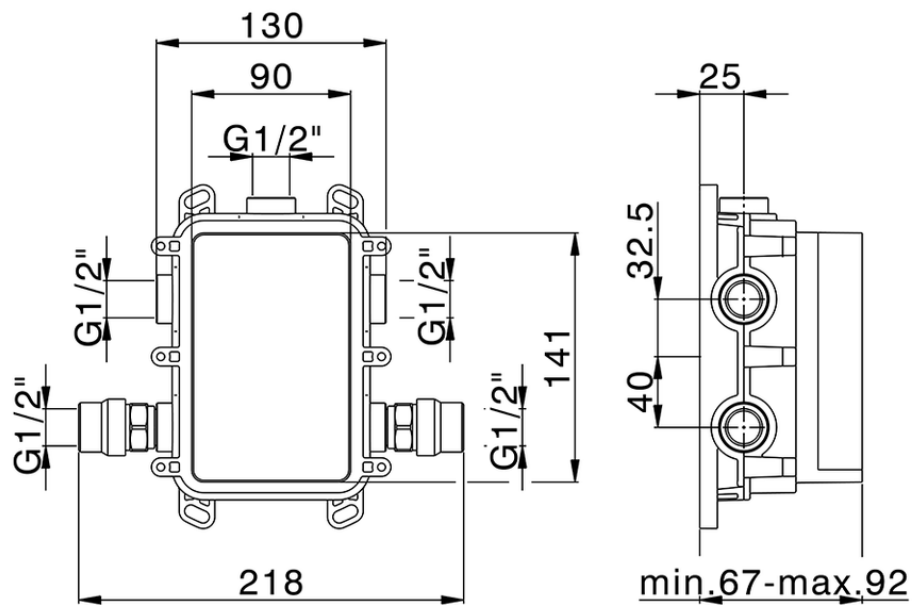

Conjunto Monomando para One-Box SMOOTH X32_X30BM010

X30BM010

<https://es.cisal.it/conjunto-monomando-para-one-box-smooth-x32-x30bm010>

ZA00B031

<https://es.cisal.it/one-box-universal-para-empotrado-one-box-za00b031>

ZA00B030

<https://es.cisal.it/one-box-universal-para-empotrado-one-box-za00b030>

2026-04-29