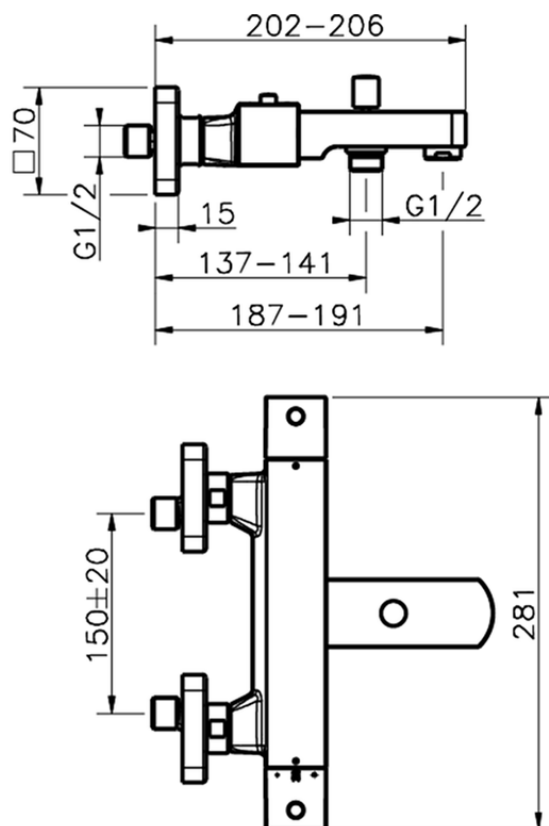

Bañera termostática ROADSTER ACCENT_RAT27010

RAT27010

<https://es.cisal.it/banera-termostatica-roadster-accent-rat27010>

2026-05-03