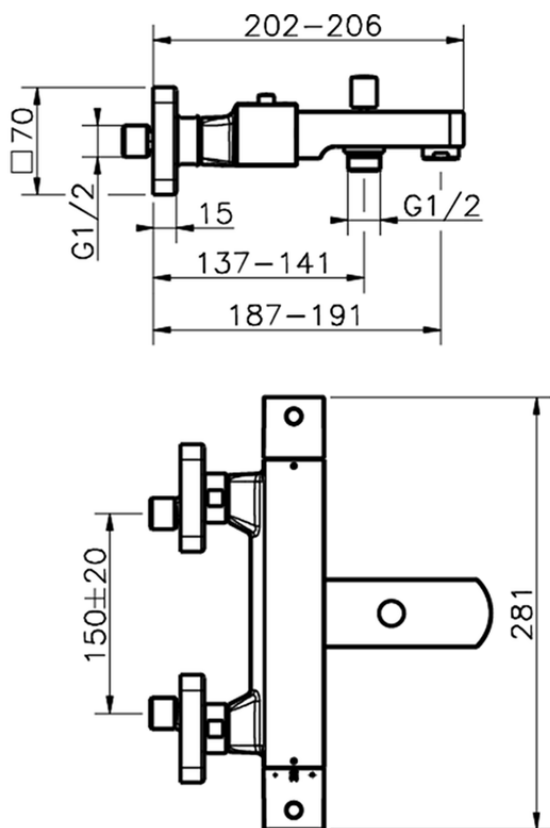

**Bañera termostática ROADSTER ACCENT\_RAT27010**

RAT27010

<https://es.cisal.it/banera-termostatica-roadster-accent-rat27010>

2026-06-19