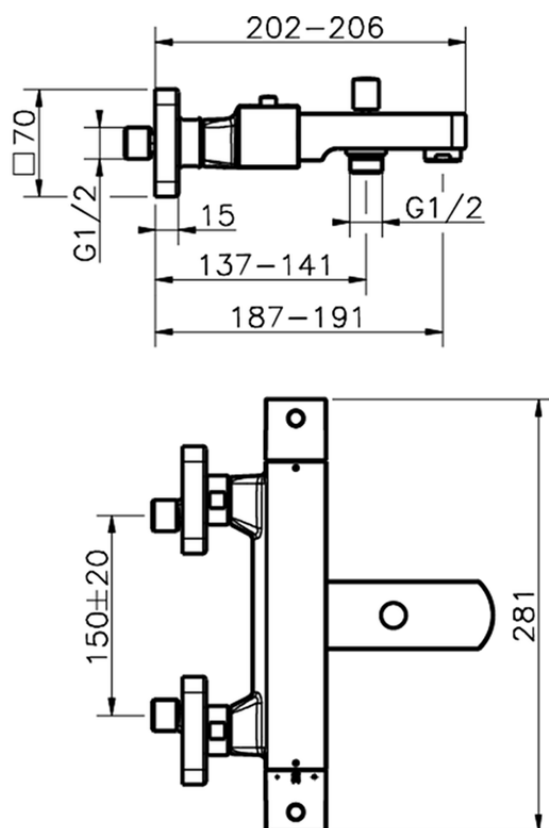

Bañera termostática ROADSTER ACCENT_RAT27010

RAT27010

<https://es.cisal.it/banera-termostatica-roadster-accent-rat27010>

2026-06-19