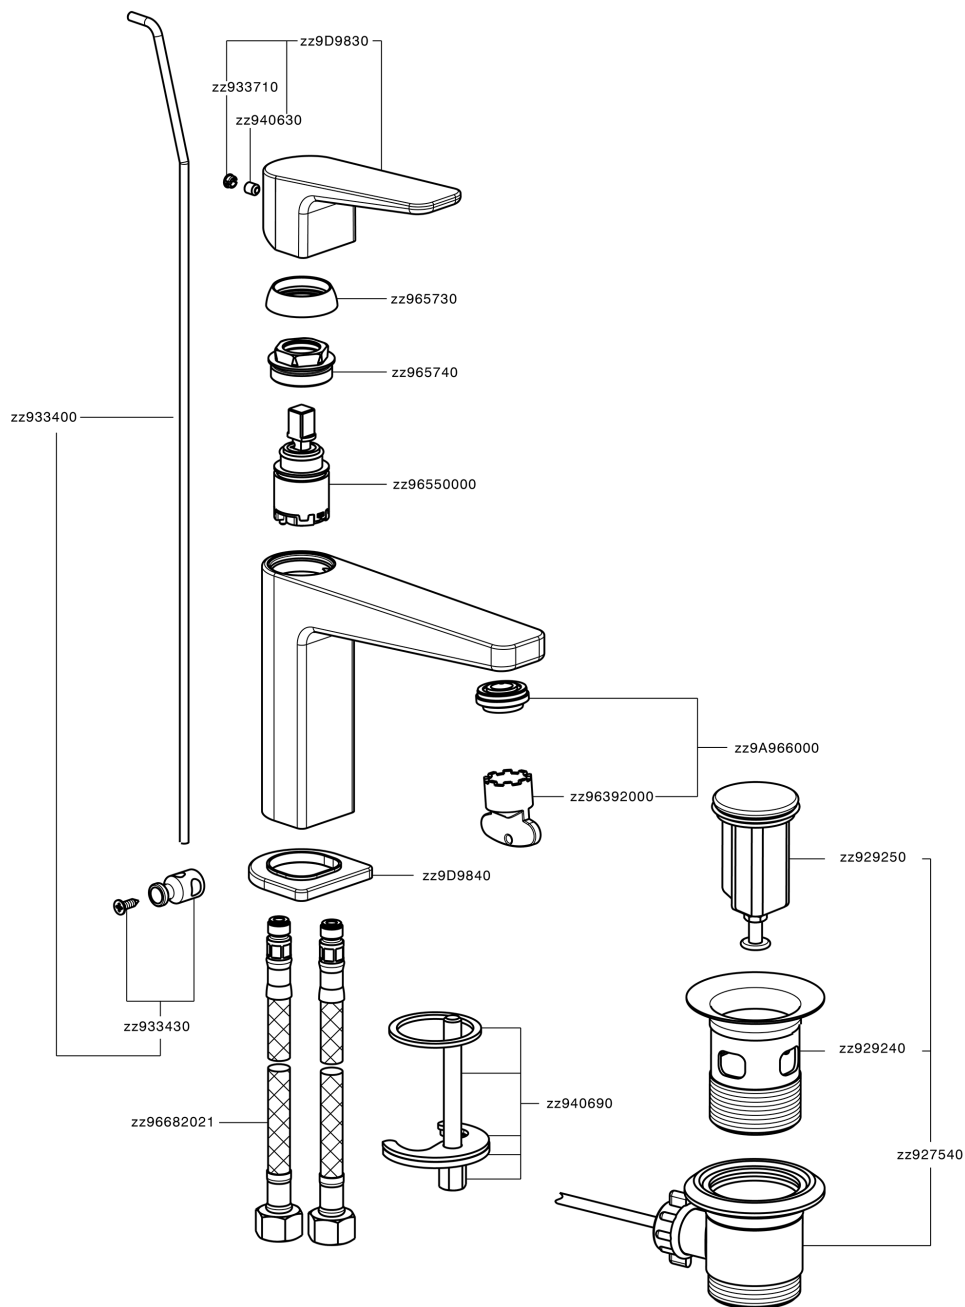

Lavabo monomando large ROCK&ROLL_RK000494

RK000494

<https://es.cisal.it/lavabo-monomando-large-rockroll-rk000494>

2026-06-15