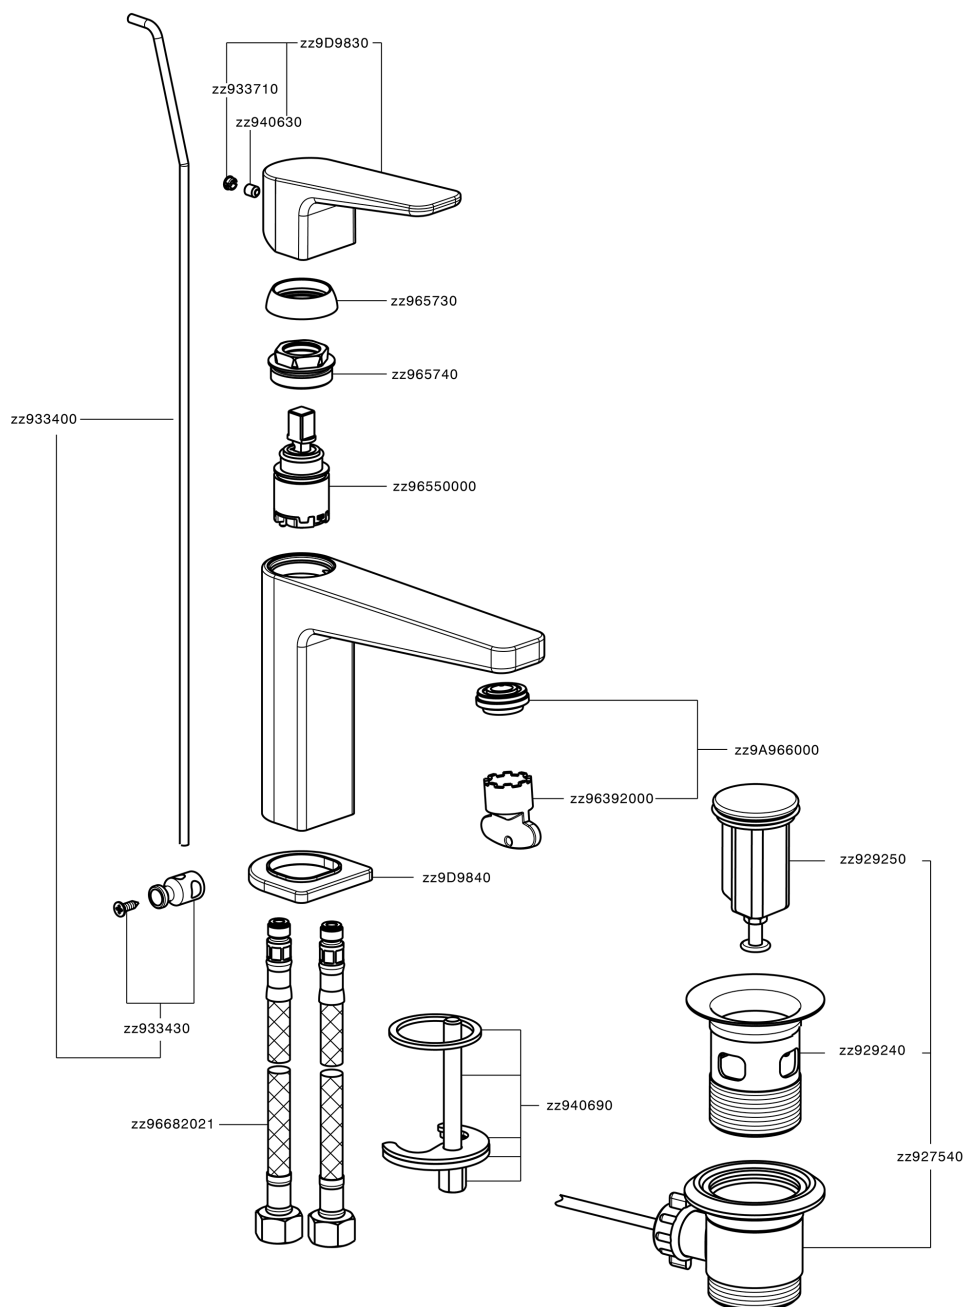

Lavabo monomando large ROCK&ROLL_RK000494

RK000494

<https://es.cisal.it/lavabo-monomando-large-rockroll-rk000494>

2026-05-01