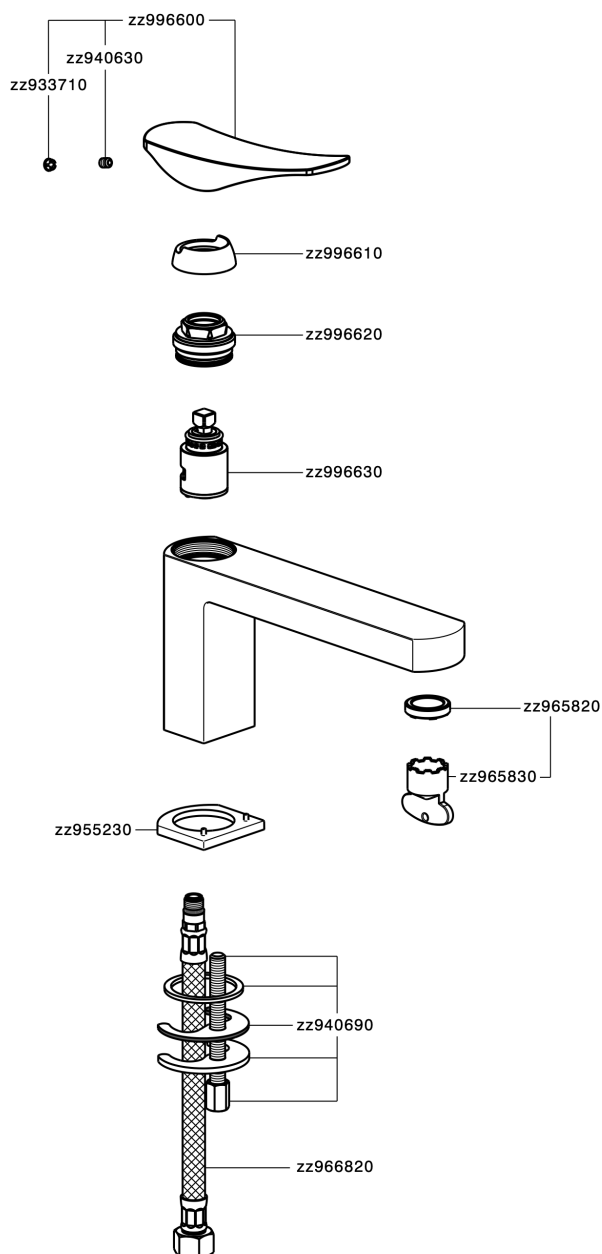

Lavabo monomando ROADSTER ACCENT_RA001540

RA001540

<https://es.cisal.it/lavabo-monomando-roadster-accent-ra001540>

2024-11-21