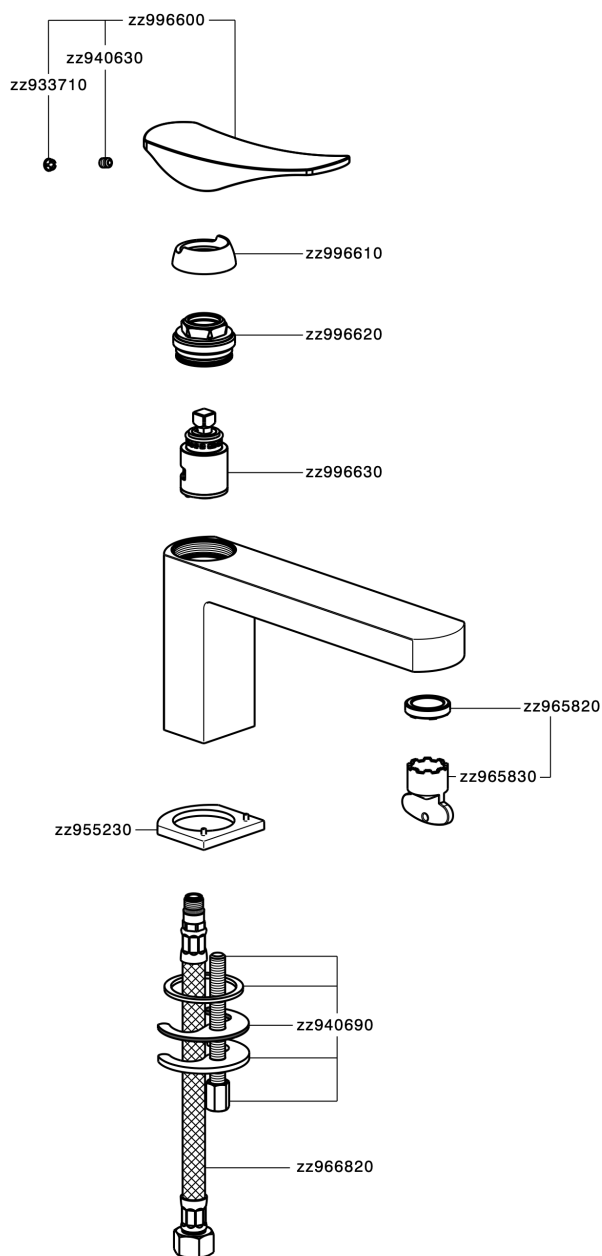

Lavabo monomando ROADSTER ACCENT_RA001540

RA001540

<https://es.cisal.it/lavabo-monomando-roadster-accent-ra001540>

2024-11-21