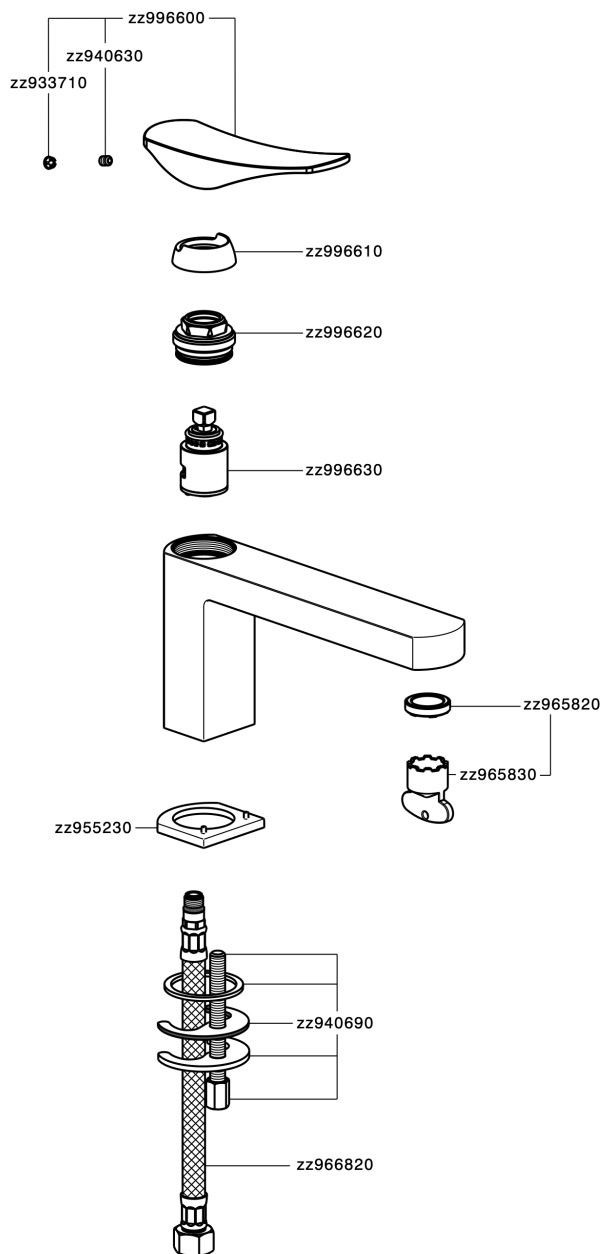

Lavabo monomando ROADSTER ACCENT_RA001540

RA001540

<https://es.cisal.it/lavabo-monomando-roadster-accent-ra001540>

2024-11-21