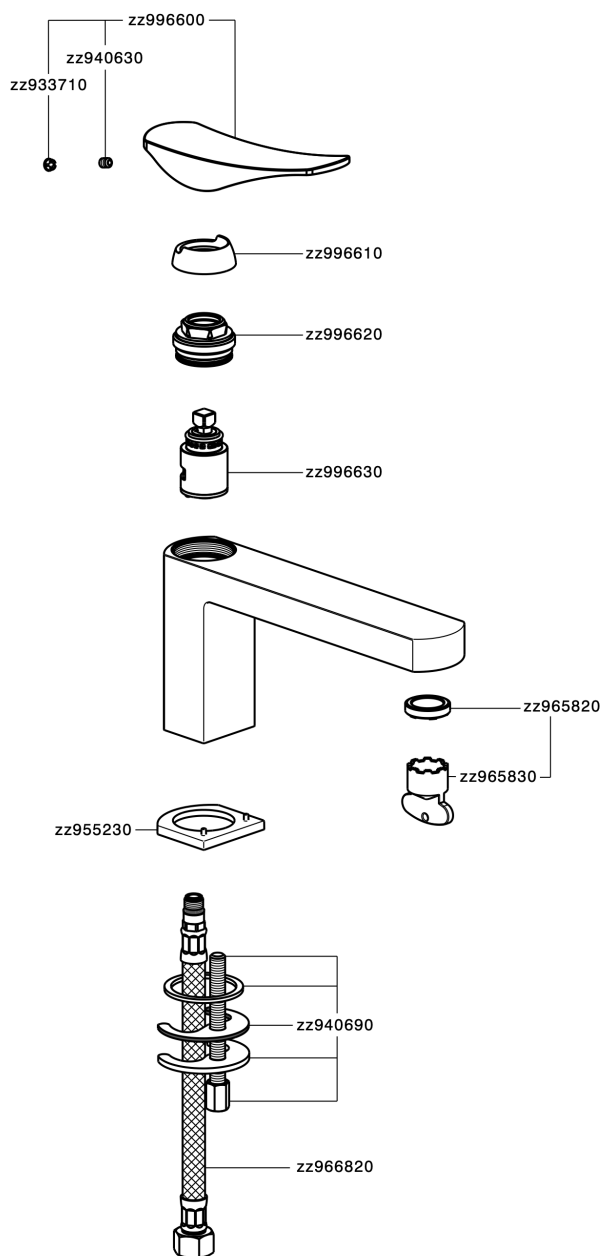

Lavabo monomando ROADSTER ACCENT_RA001540

RA001540

<https://es.cisal.it/lavabo-monomando-roadster-accent-ra001540>

2024-11-21