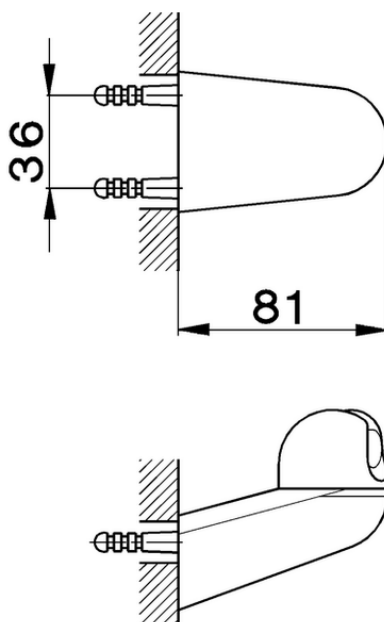

Soporte duplex SHOWER_DS000500

DS000500

<https://es.cisal.it/soporte-duplex-shower-ds000500>

2026-04-30