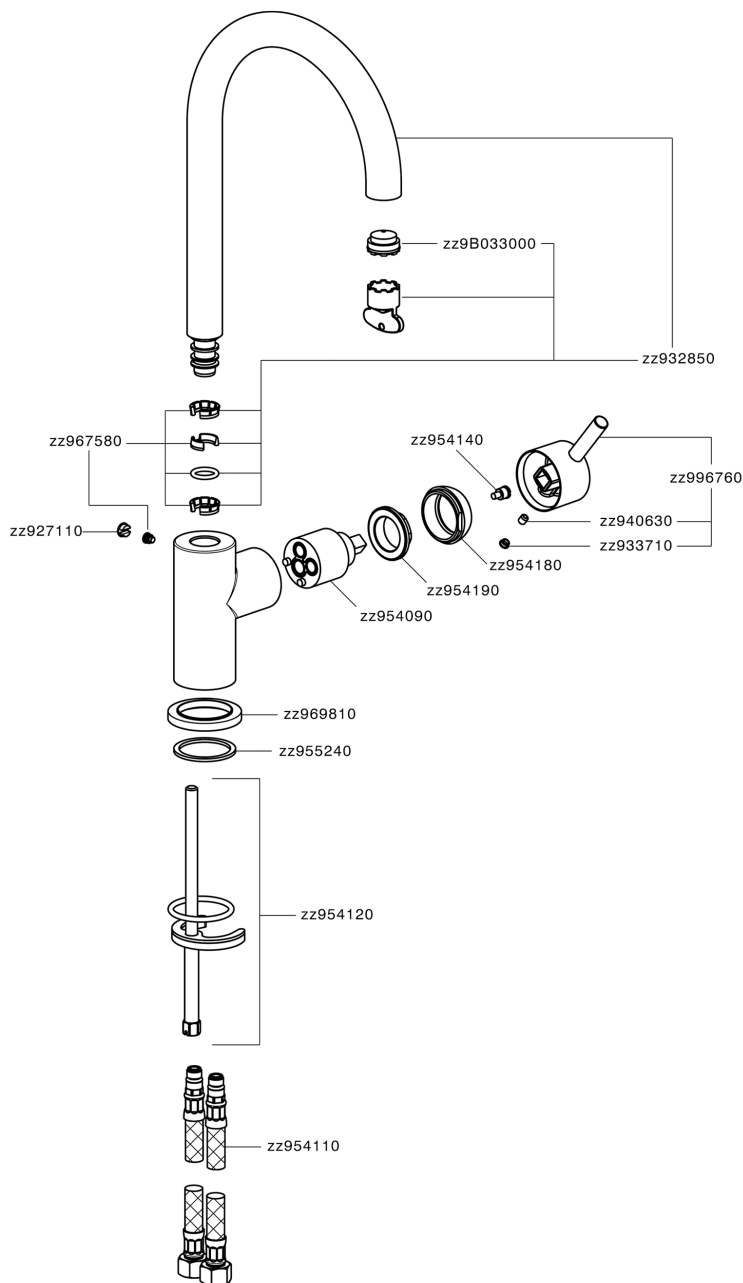

Fregadero monomando EnergySave KITCHEN_LN000535

LN000535

<https://es.cisal.it/fregadero-monomando-energysave-kitchen-ln000535>

2026-05-02