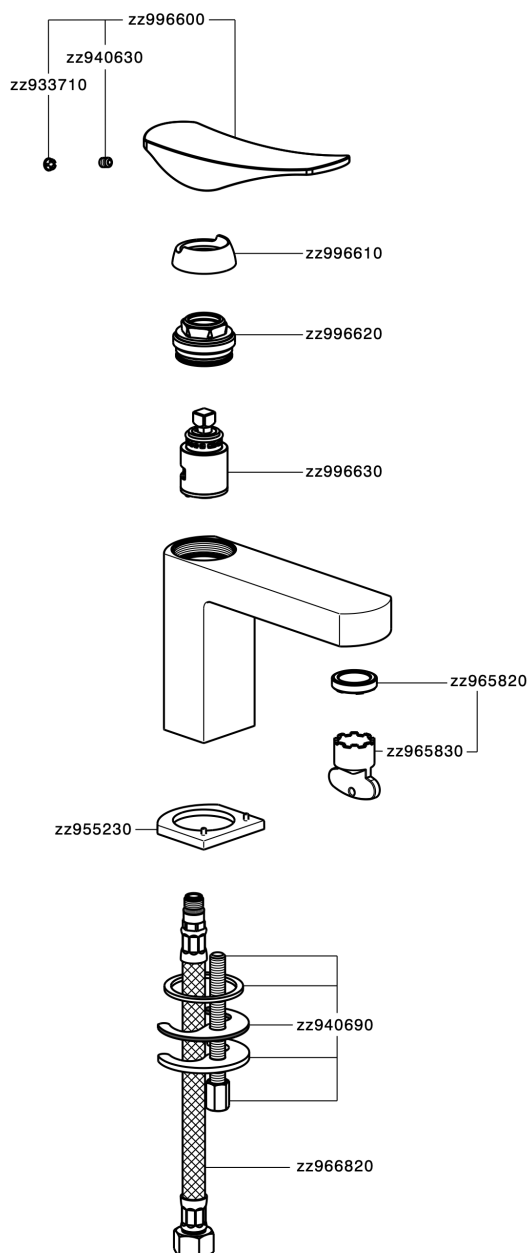

Lavabo monomando ROADSTER ACCENT_RA000540

RA000540

<https://es.cisal.it/lavabo-monomando-roadster-accent-ra000540>

2024-11-23