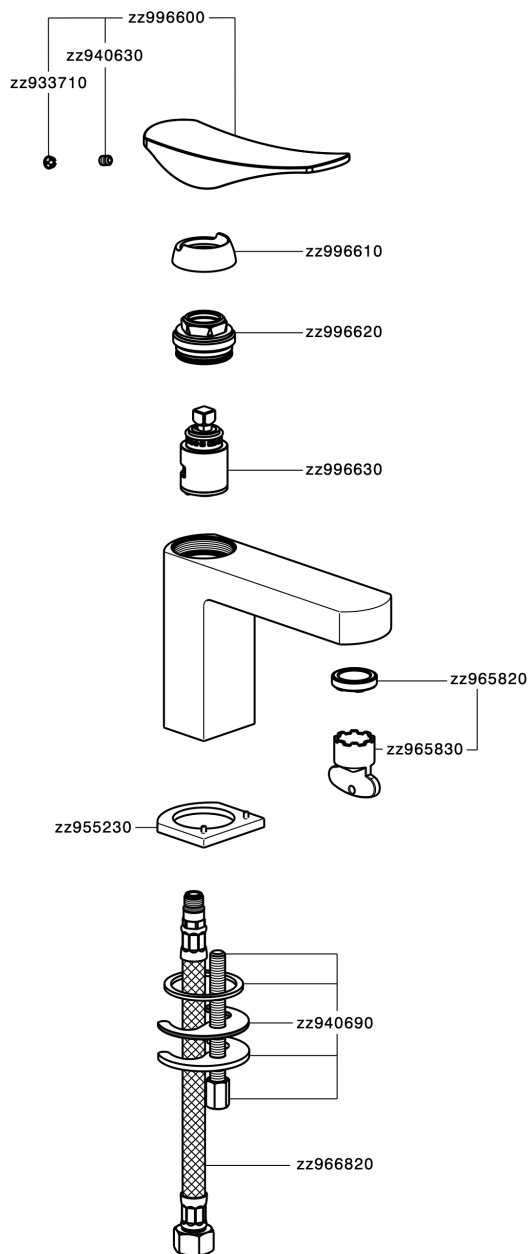

Lavabo monomando ROADSTER ACCENT_RA000540

RA000540

<https://es.cisal.it/lavabo-monomando-roadster-accent-ra000540>

2024-11-21