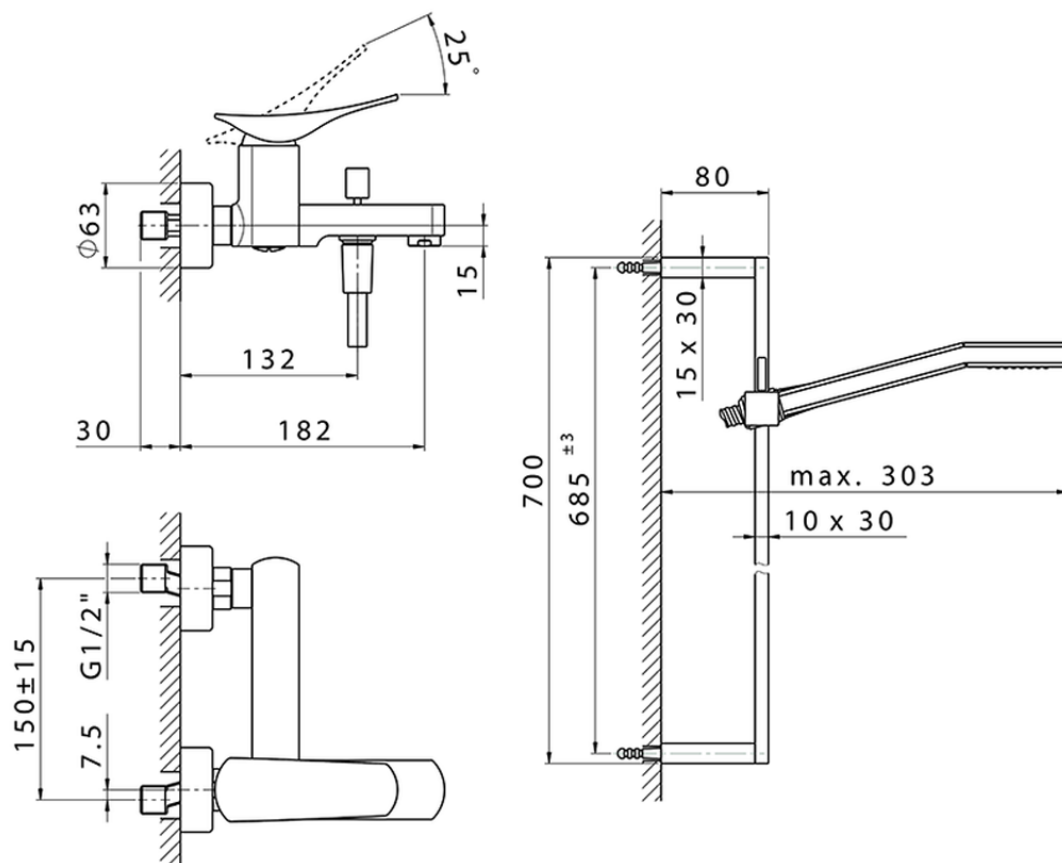

Bañera monomando con duplex ROADSTER ACCENT_RA000060

RA000060

<https://es.cisal.it/banera-monomando-con-duplex-roadster-accent-ra000060>

2025-01-15