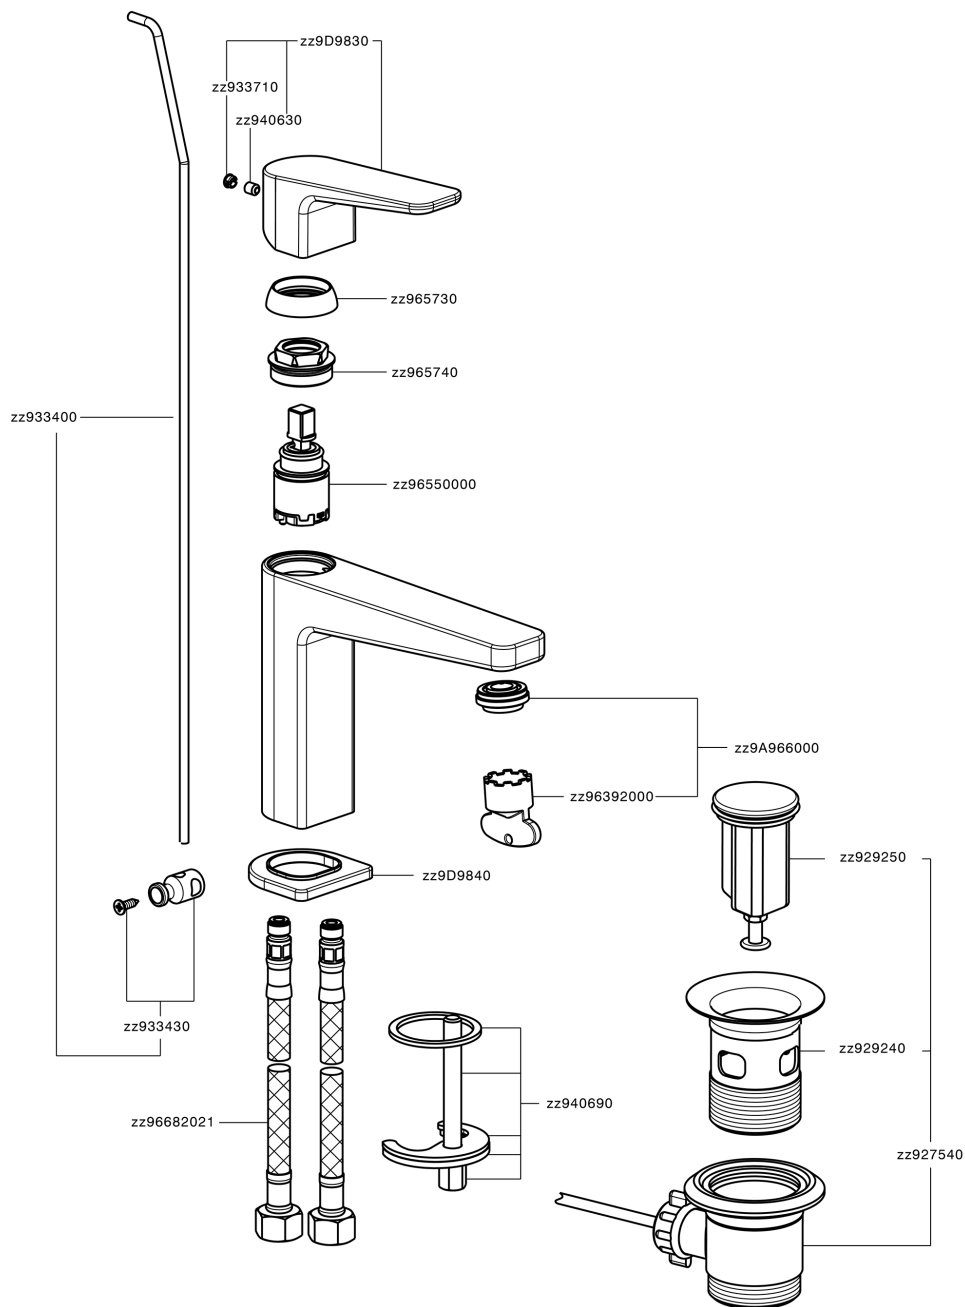

Lavabo monomando large ROCK&ROLL_RK000494

RK000494

<https://es.cisal.it/lavabo-monomando-large-rockroll-rk000494>

2024-11-23