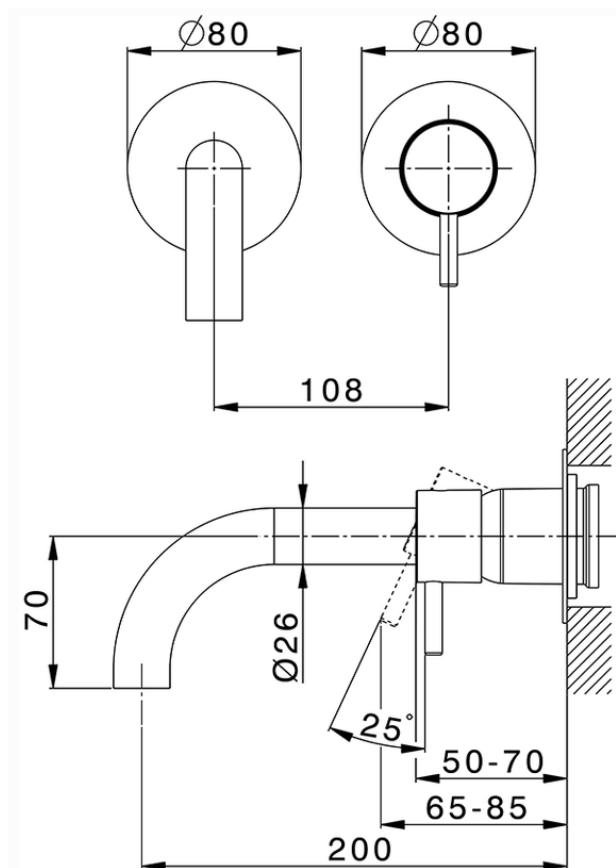

Parte esterna monomando lavabo de pared NUOVA LESS_LN00551D

LN00551D

<https://es.cisal.it/parte-externa-monomando-lavabo-de-pared-nuova-less-ln00551d>

2025-01-15